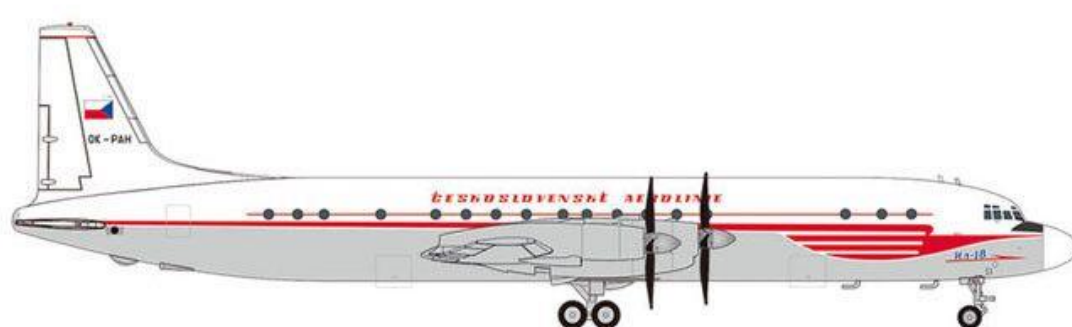

HERPA 571296 – 1/200 – LOCKHEED C-130H – 336 SQN. KONINKLIJKE LUCHTMACHT 25 YEARS – JUN/21 - € 104,95 – RESERVEREN

HERPA 571333 – 1/200 – ILYUSHIN IL-18 – CSA – JUN/21 - € 91,95 – *RESERVEREN*