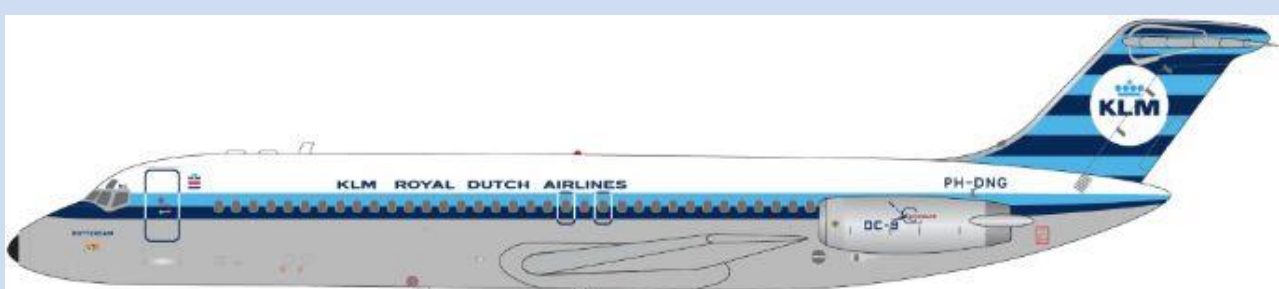

GEMINI G2KLM847 – 1/200 – DOUGLAS DC-9-32 – KLM/PH-DNG – JUL/21 - € 89,95 – RESERVEREN