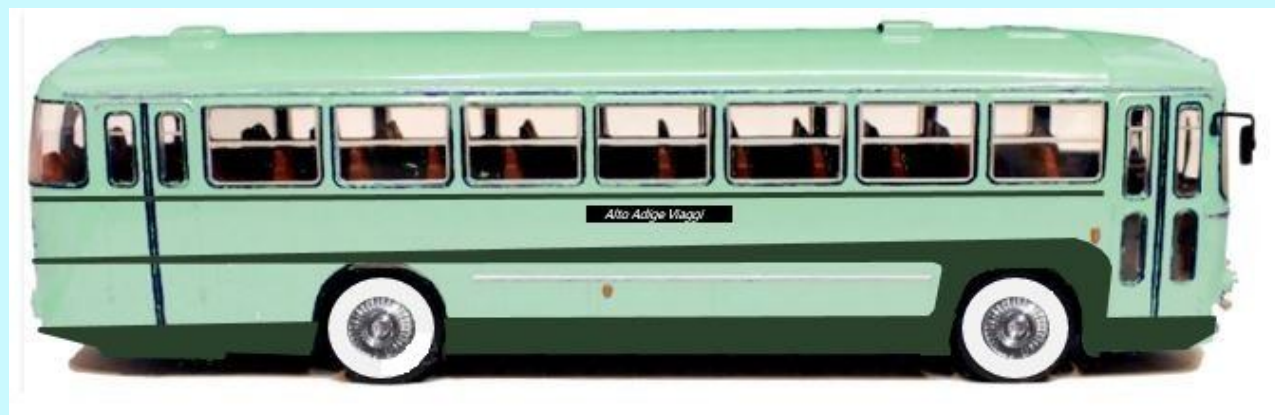

IXO TTR005 – 1/43 – 1955 MACK B61 – UNION PACIFIC – 11/18 – €84,95 – RESERVEREN

IXO BUS020 – 1/43 – FIAT 360-3 – 11/18 – €59,95 – RESERVEREN

IXO TR029 – 1994 MERCEDES-BENZ SK-11 1844 – 11/18 – €39,95 – RESERVEREN