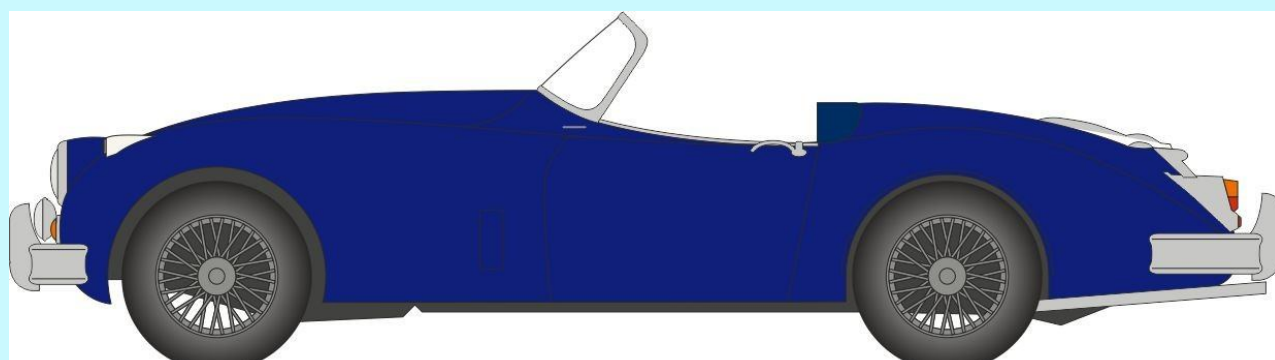

43CCC001A – 1/43 – FORD CORTINA Mk II CRAYFORD CONVERTIBLE – KW2/19 – €34,95 – RES.

43JUP002 – 1/43 – JOWETT JUPITER SA SCARLET – KW02/19 – €34,95 – RESERVEREN

43LR2AS002 – 1/43 – LAND ROVER SERIES IIA SWB HARD TOP – ROYAL MAIL RECOVERY – KW2/19 – €24,95 – RESERVEREN

43ACE002 – 1/43 – AC ACECA – KW2/19 – €34,95 – RESERVEREN

43WM008 – 1/43 – MERCEDES-BENZ WHITBY MONDIAL ICE CREAM VAN MR. WHIPPY – KW2/19 – €24,95 – RESERVEREN

43XK150009 – 1/43 – JAGUAR XK 150 ROADSTER – KW2/19 – €34,95 – RESERVEREN