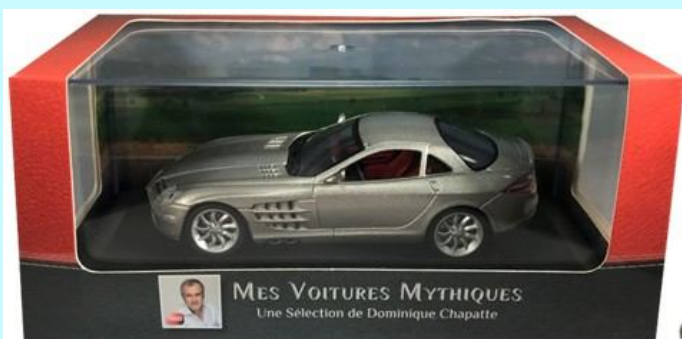

HM22 – 1/43 – 2003 MERCEDES-BENZ SLR McLAREN – 10/18 – €12,95 – RESERVEREN