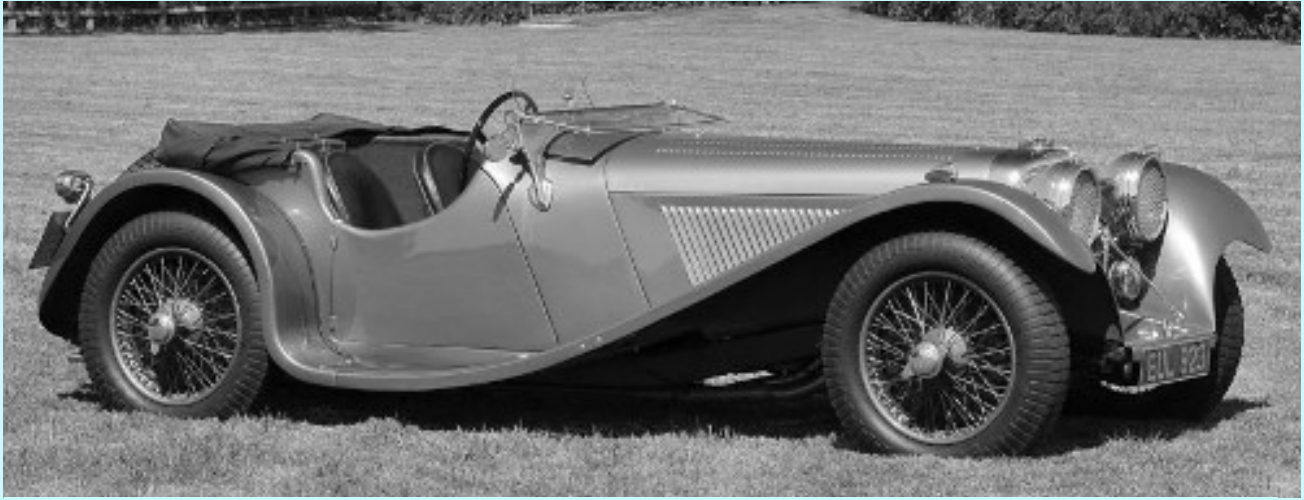

IXO MUS075 – 1/43 – 1938 PACKARD VICTORIA CONVERTIBLE – 12/18 – €37,95 – RESERVEREN

IXO CLC290 – 1/43 – 1936 JAGUAR SS CONVERTIBLE – 12/18 – €37,95 – RESERVEREN

SPARK 02020078 – 1/43 – PORSCHE 911 TARGA 4 GTS EXCLUSIVE – 12/18 – €99,95 – RESERVEREN