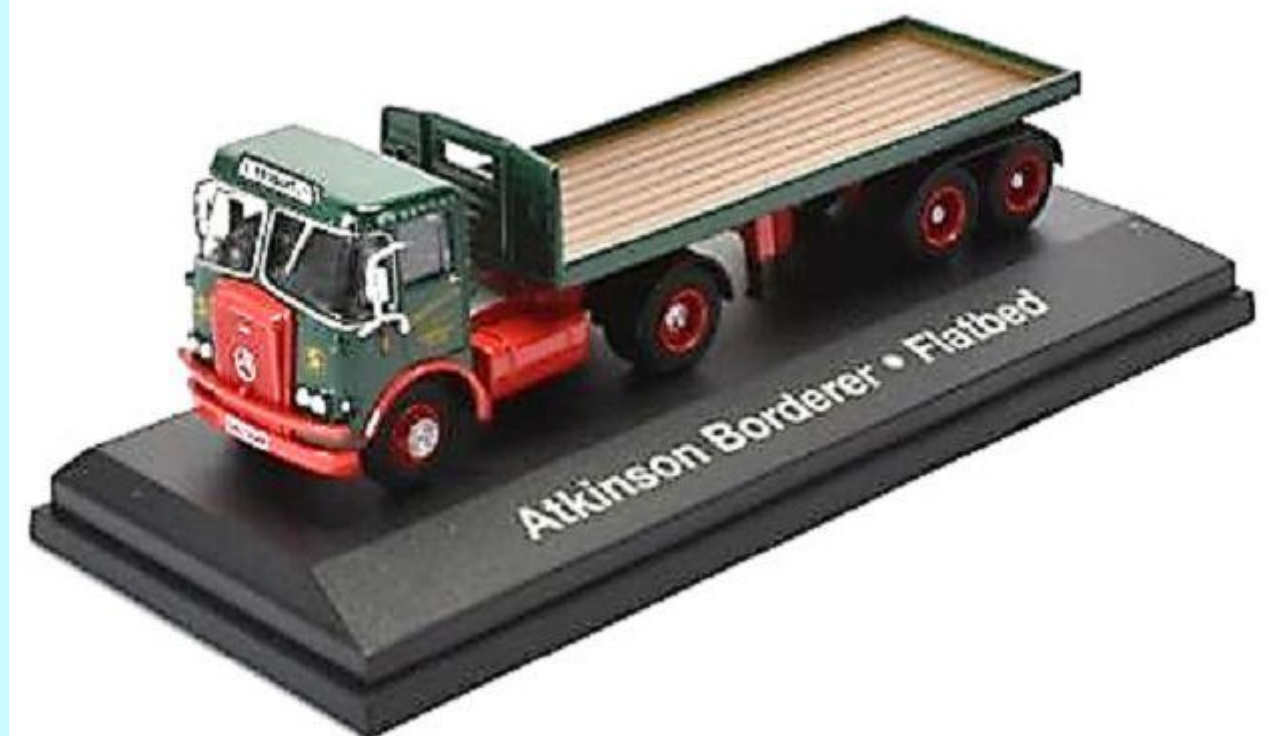

JV9127 – 1/76 – DAF 2800 CURTAINSIDE – 04/19 – €12,95 – RESERVEREN

JV8101 – 1/76 – DAF F2200 CURTAINSIDE – 04/19 – €12,95 – RESERVEREN

JV9128 – 1/76 – SCANIA 94D 6 WHEEL BOX VAN – 04/19 – €12,95 – RESERVEREN

JV4101 – 1/76 – KOMATSU PC340 HYDRAULIC EXCAVATOR – 04/19 – €12,95 – RESERVEREN

JV4103 – 1/76 – DOOSAN DAEWOO MEGA 300-V W054 – 04/19 – €12,95 – RESERVEREN

JV9103 – 1/76 – ATKINSON BORDERER – 04/19 – €12,95 – RESERVEREN