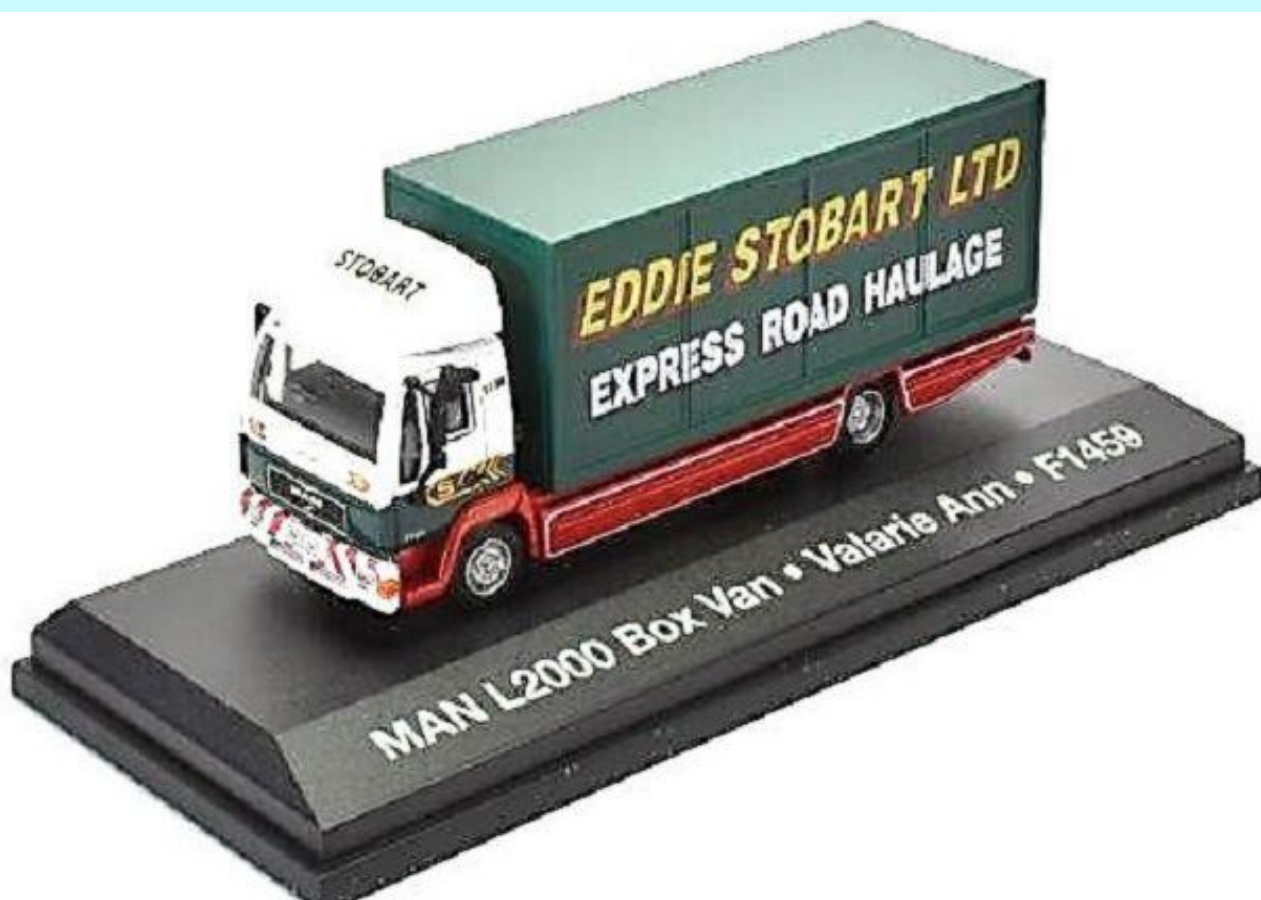

JV9118 – 1/76 – MAN L2000 BOX VAN – 04/19 – €12,95 – RESERVEREN