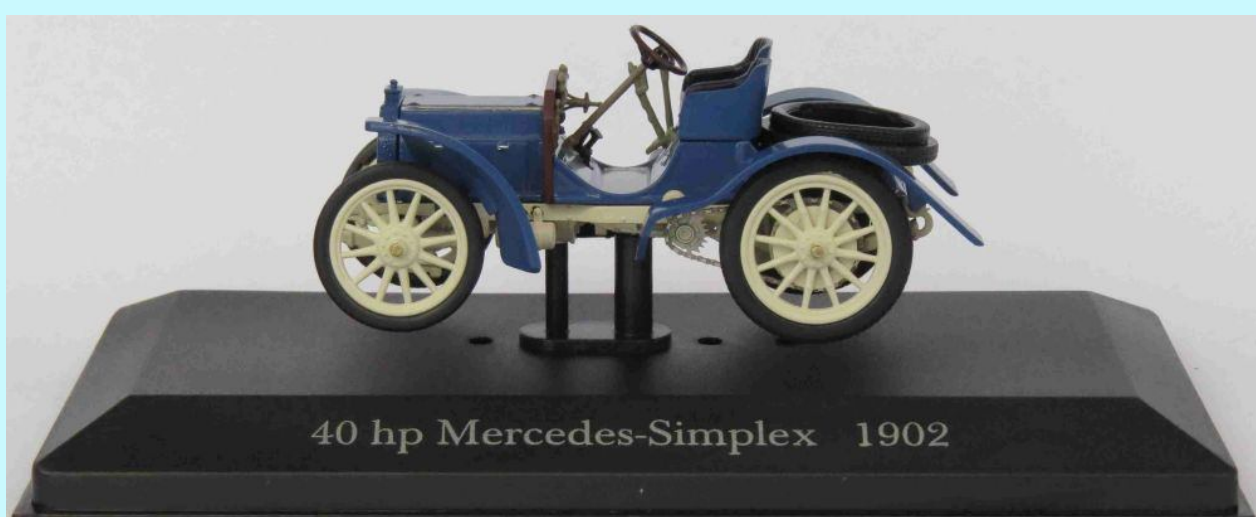

LB35 – 1/43 – 1902 40 hp MERCEDES-SIMPLEX – 04/19 – €19,95 – RESERVEREN