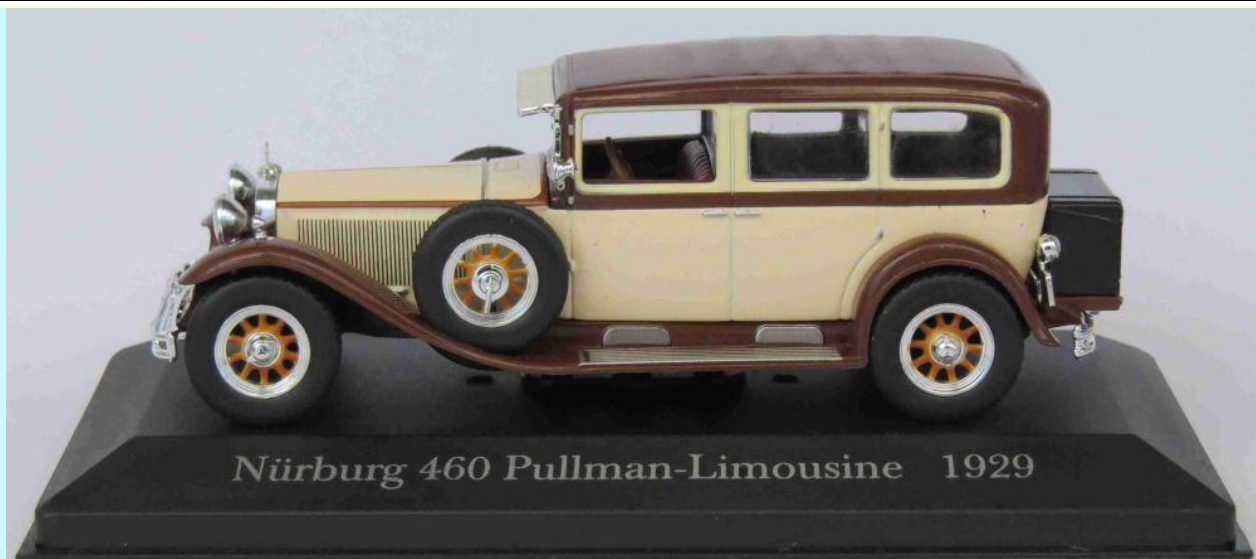

LB30 – 1/43 – 1929 MERCEDES-BENZ NÜRBURG 460 PULLMAN-LIMOUSINE – 04/19 – €19,95 – RESERVEREN