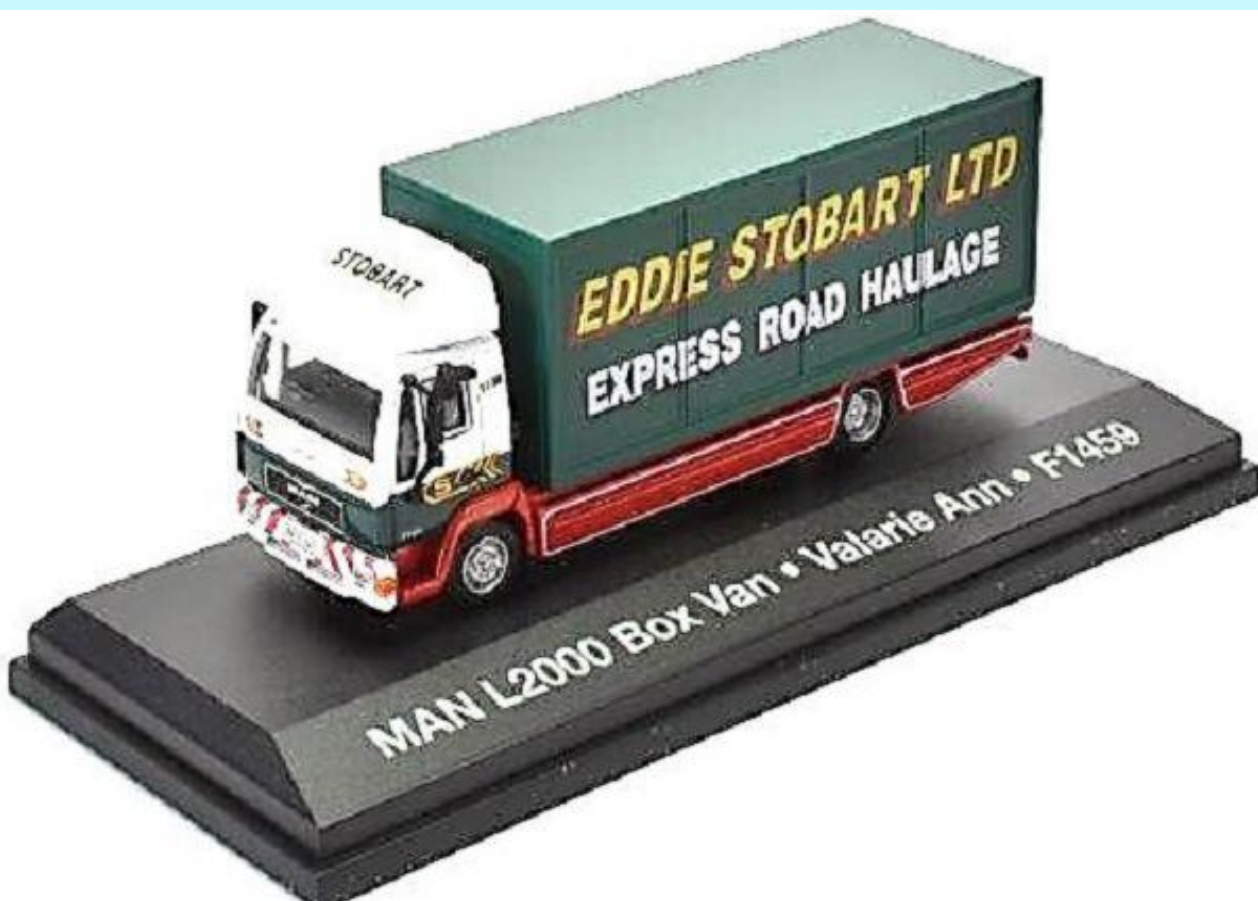

JV9118 – 1/76 – MAN L2000 BOX VAN – FEB/20 – €12,95 – RESERVEREN