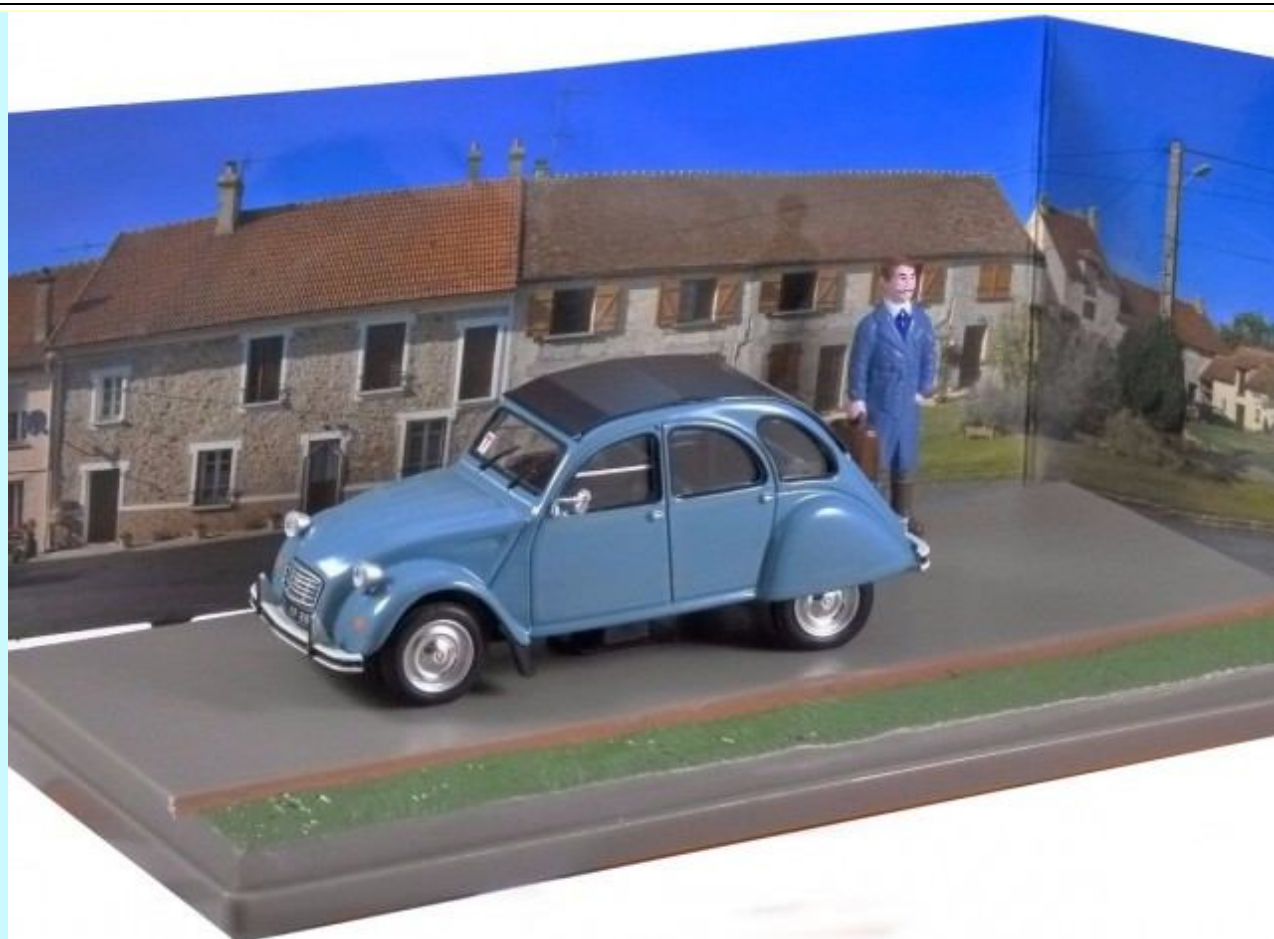

ATLAS HP15 – 1/43 – CITROEN 2CV6 – DOKTERSAUTO MET FIGUUR IN DIORAME – JUL/20 – €19,95 – RESERVEREN