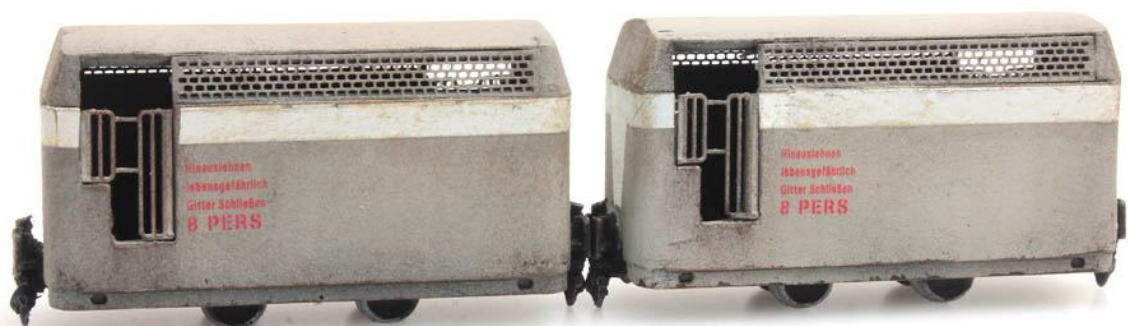

387.262 – 1/87 – NL-VERKEERSBORDEN (9ST) – SEP/20 – €16,80 – RESERVEREN

387.275 – 1/87 – TEERKAR – SEP/20 – €17,80 – RESERVEREN

387.292 – 1/87 – HEFTRUCK – SEP/20 – €17,80 – RESERVEREN

387.343 – 1/87 – GMC 353 TAKELWAGEN – SEP/20 – €51,30 – RESERVEREN