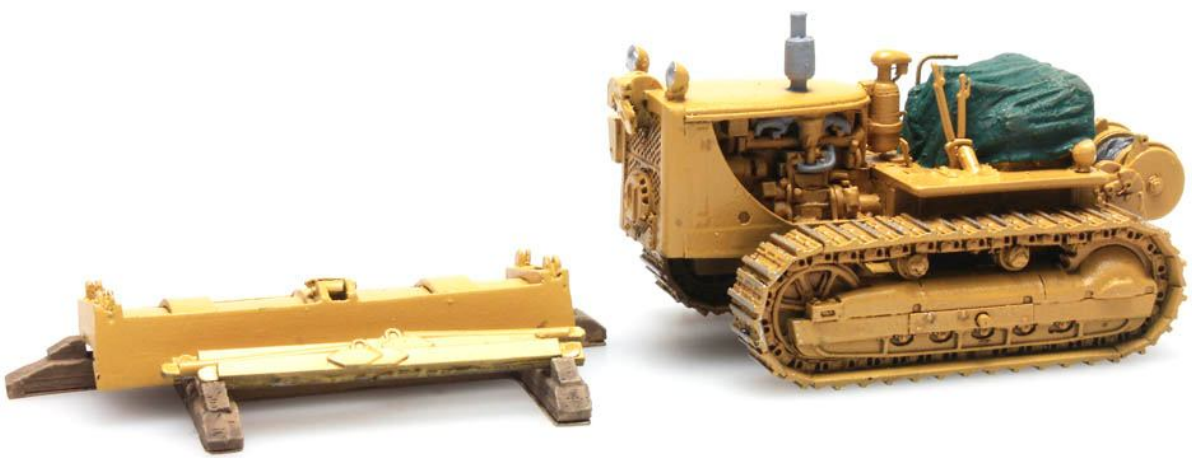

487.801.55 – 1/87 – LADING: BULLDOZER D7 – SEP/20 – €38,90 – RESERVEREN