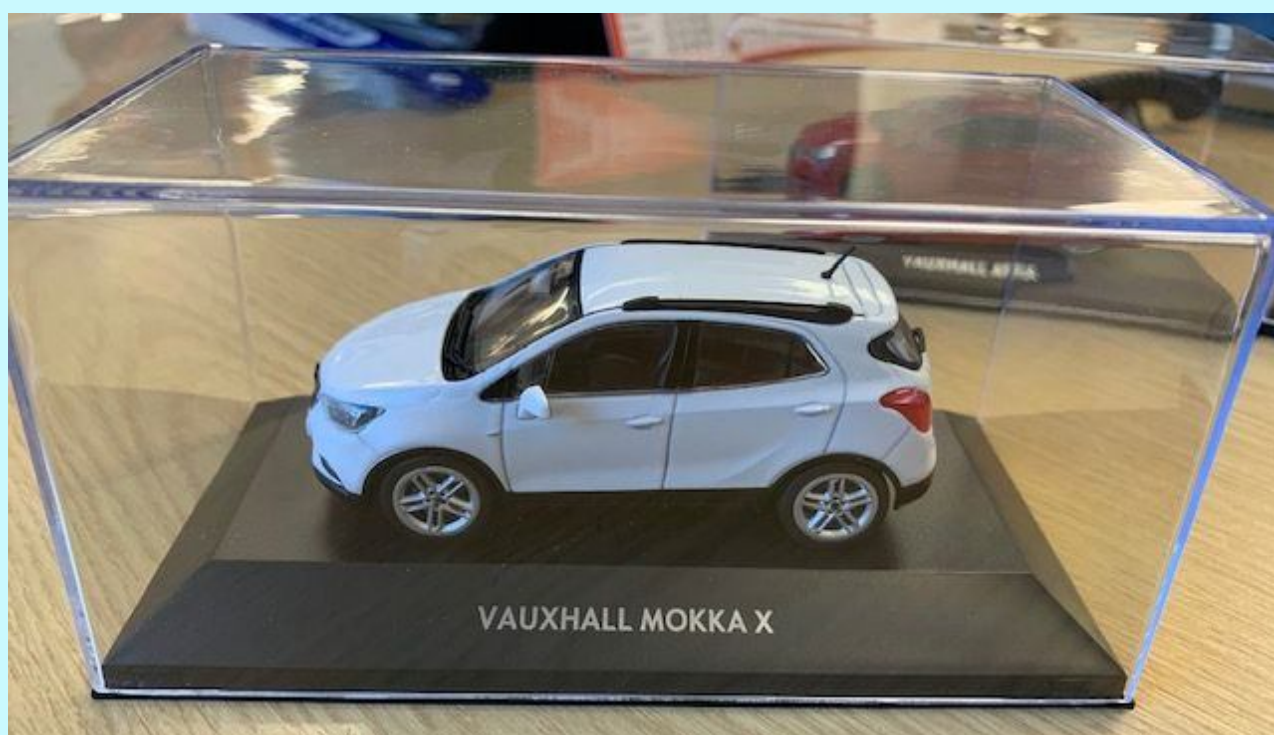

OPEL 9163176 (MINICHAMPS) – 1/43 – OPEL TIGRA TWIN TOP – SEP/20 – €12,95 – RESERVEREN

OPEL 916 3237 (SCHUCO) – 1/43 – OPEL MONZA A – SEP/20 – €12,95 – RESERVEREN

OPEL 931 99158 (SCHUCO) – 1/43 – OPEL SENATOR A – SEP/20 – €12,95 – RESERVEREN