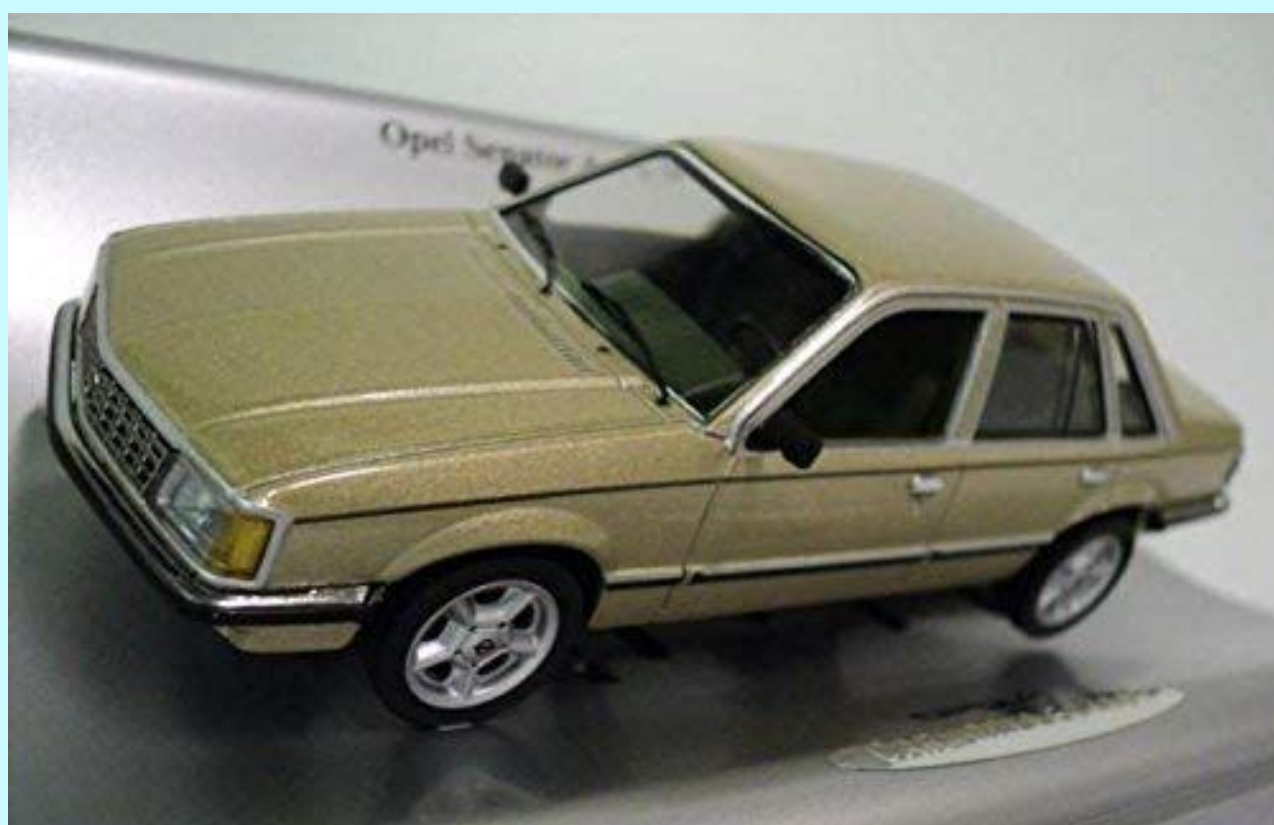

OPEL 931 99158 (SCHUCO) – 1/43 – OPEL SENATOR A – SEP/20 – €12,95 – RESERVEREN