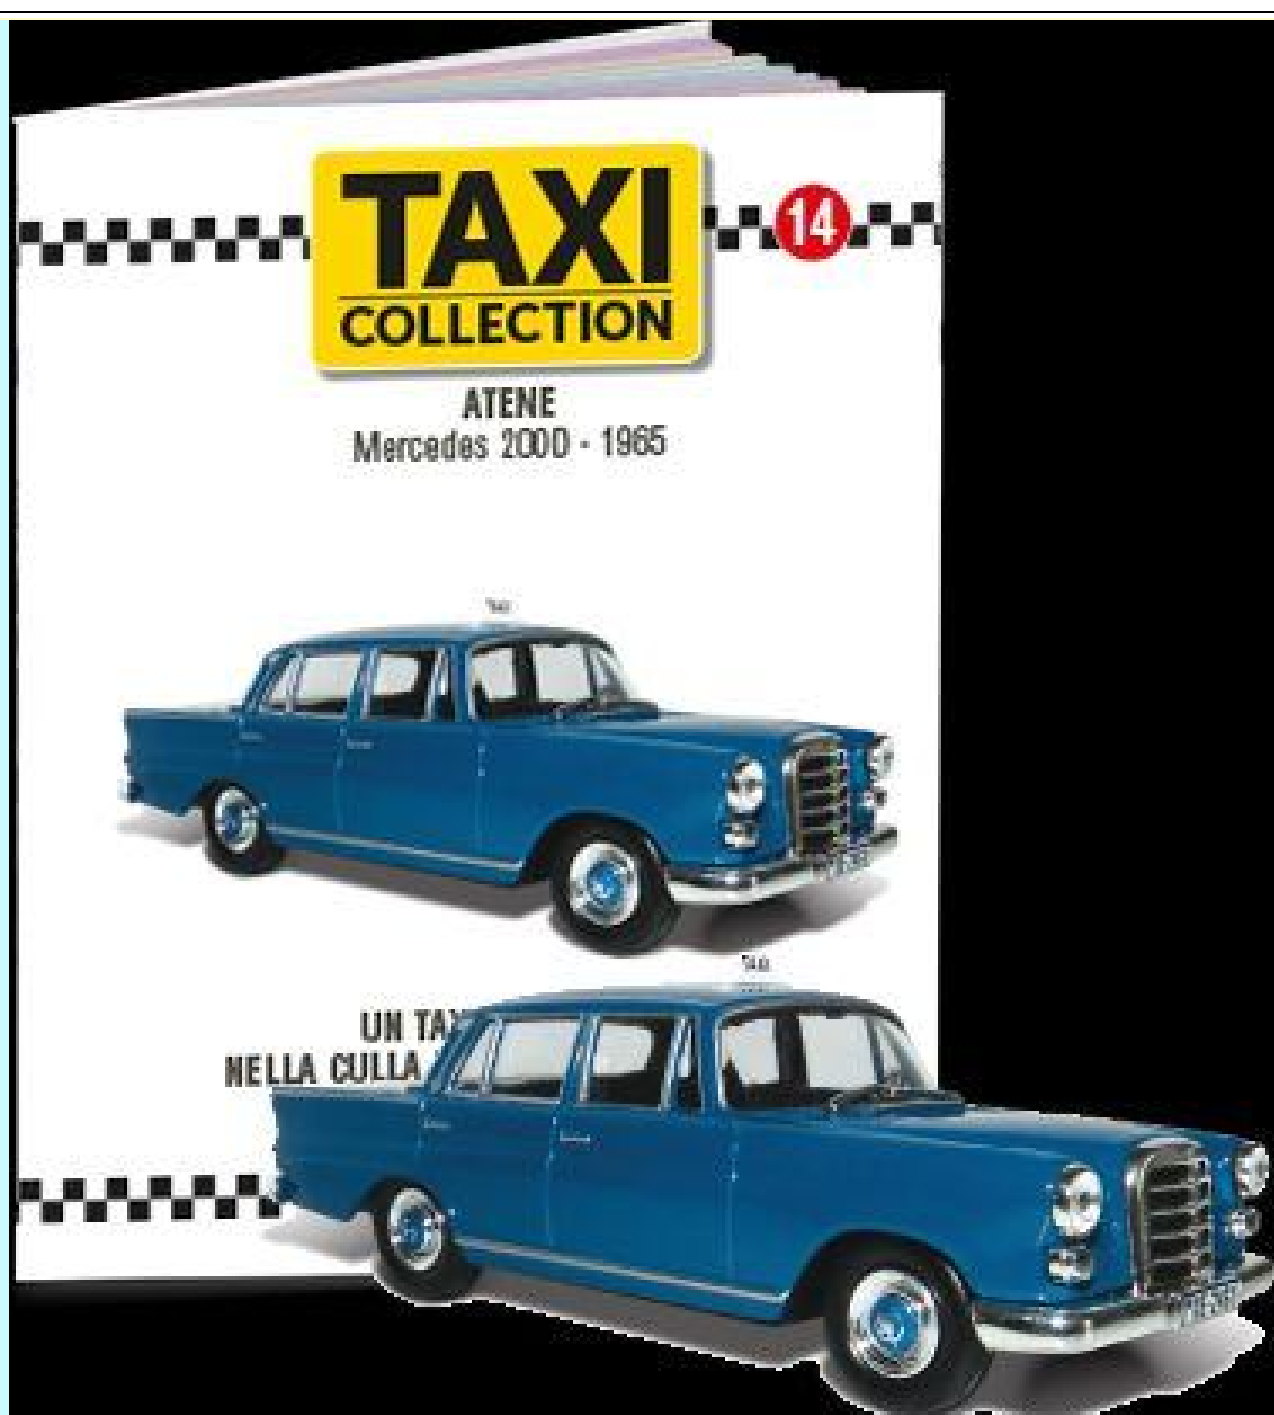

MJ06 - 1/43 - TOYOTA CROWN - HONG KONG 1995 - NOV/20 - €11,95 - RESERVEREN

MJ07 - 1/43 - FORD FAIRLANE - HAVANNA 1955 - NOV/20 - €11,95 - RESERVEREN

MJ14 - 1/43 - MERCEDES BENZ 200D - ATHENE 1965 - NOV/20 - €11,95 - RESERVEREN