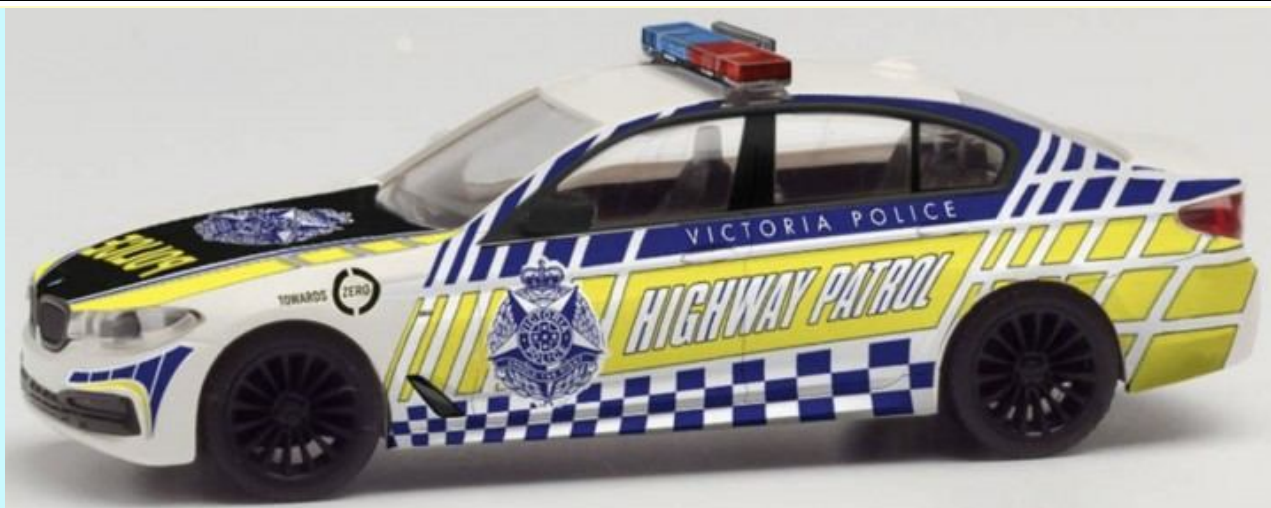

HERPA 095655 – 1/87 – BMW 5 – VICTORIA POLICE (USA) HIGHWAY PATROL – KW4/20 – €28,95 – RESERVEREN