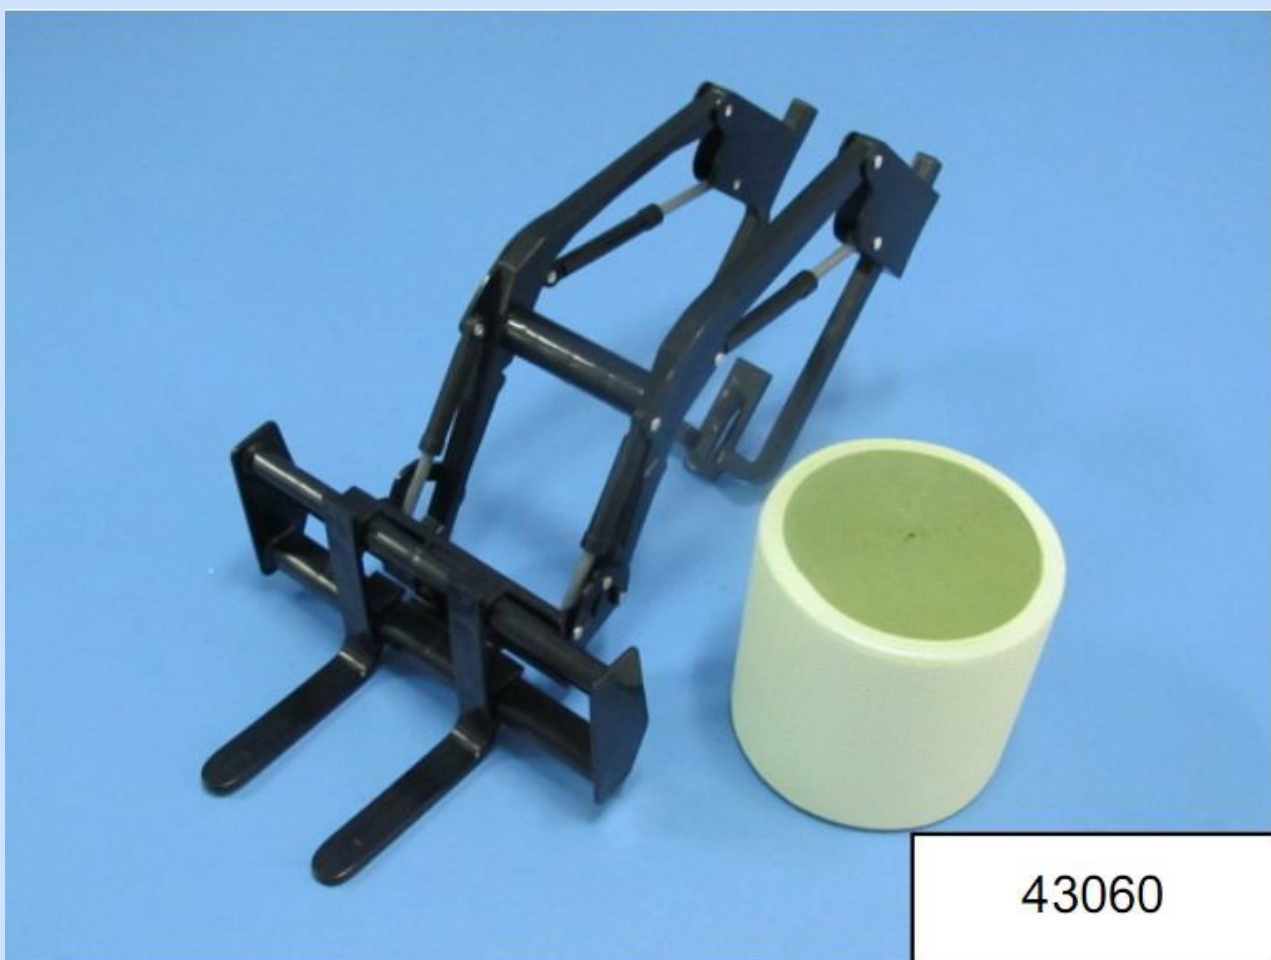

BRI 12963 – 1/16 – HAY ELEVATOR & 4 BALES – JAN/20 – €16,95 – RESERVEREN

222.55

BRI 42707A2 – 1/16 – LAND ROVER DEFENDER – JAN/20 – €22,95 – RESERVEREN

BRI 43060 – 1/16 – BALE MOVER & BALE – JAN/20 – €14,95 – RESERVEREN