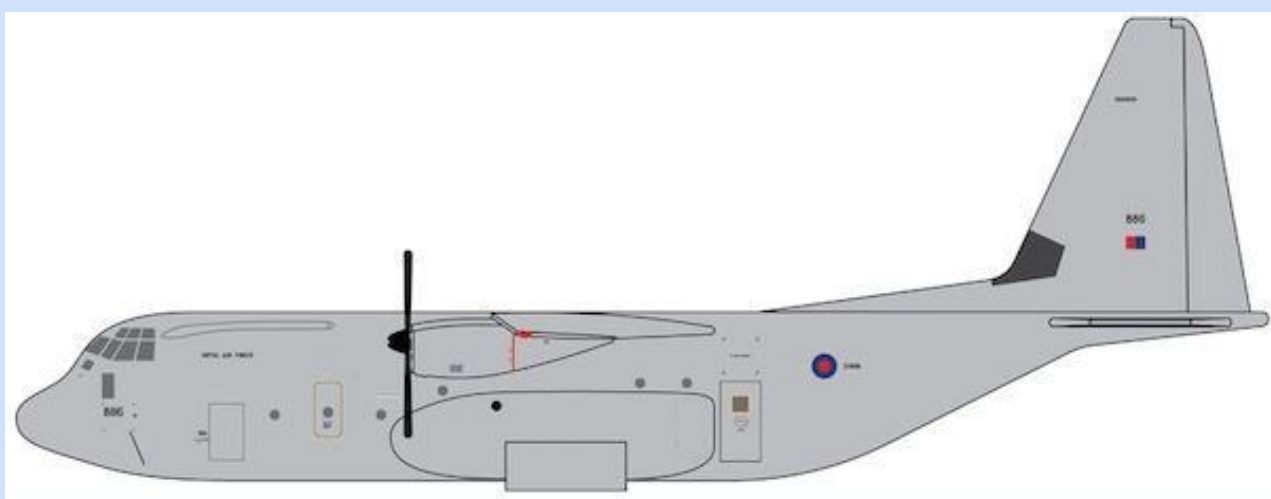

GEM GMRAF078 – 1/400 – HERCULES C-130 – ROYAL AIR FORCE 886 – 07/18 – €54,95 – RESERVEREN

BESTELLEN/RESERVEREN:

[SUPPORT@MODELPLAZA.NL](mailto:support@modelplaza.nl)

OF:

0299 75 02 01 (DINSDAG T/M ZATERDAG 10-17 UUR)

OPENINGSTIJDEN:

Dinsdag t/m zaterdag 10:00 – 17:00

Telefoon:

0299 - 75 02 01

E-mail:

support@modelplaza.nl

Webwinkel:

www.modelplaza.nl

Adres:

Netwerk 5
1446 XB Purmerend
Industrieterrein "De Baansteer"

**GRATIS VERZENDING IN NEDERLAND
BIJ BESTELLINGEN VANAF 75 EURO**