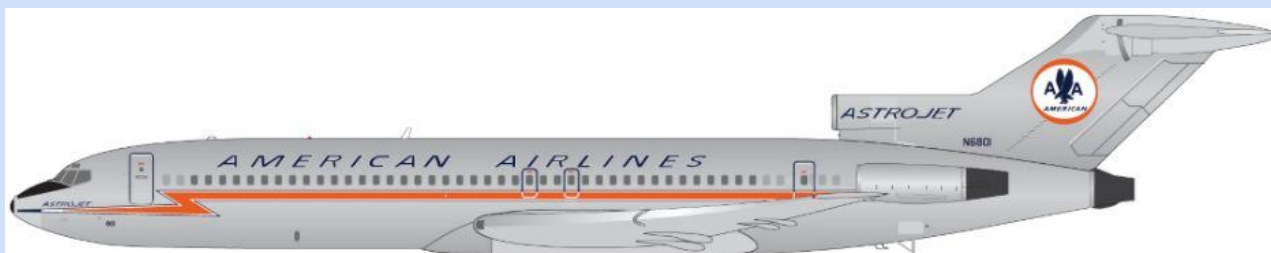

OXFORD 72BE003 – 1/72 – BEECH UC-45J EXPEDITOR – JAN/20 – €47,95 – RESERVEREN

OXFORD AC094 – 1/72 – BOULTON PAUL DEFIANT MK1 – 151 SQN RAF WITTERING – FEBRUARY 1941 – JAN/20 – €22,95 – RESERVEREN

OXFORD AC095 – 1/72 – GLOSTER METEOR F3 – RAF HEDNESFORD – JAN/20 – €27,95 – RESERVEREN