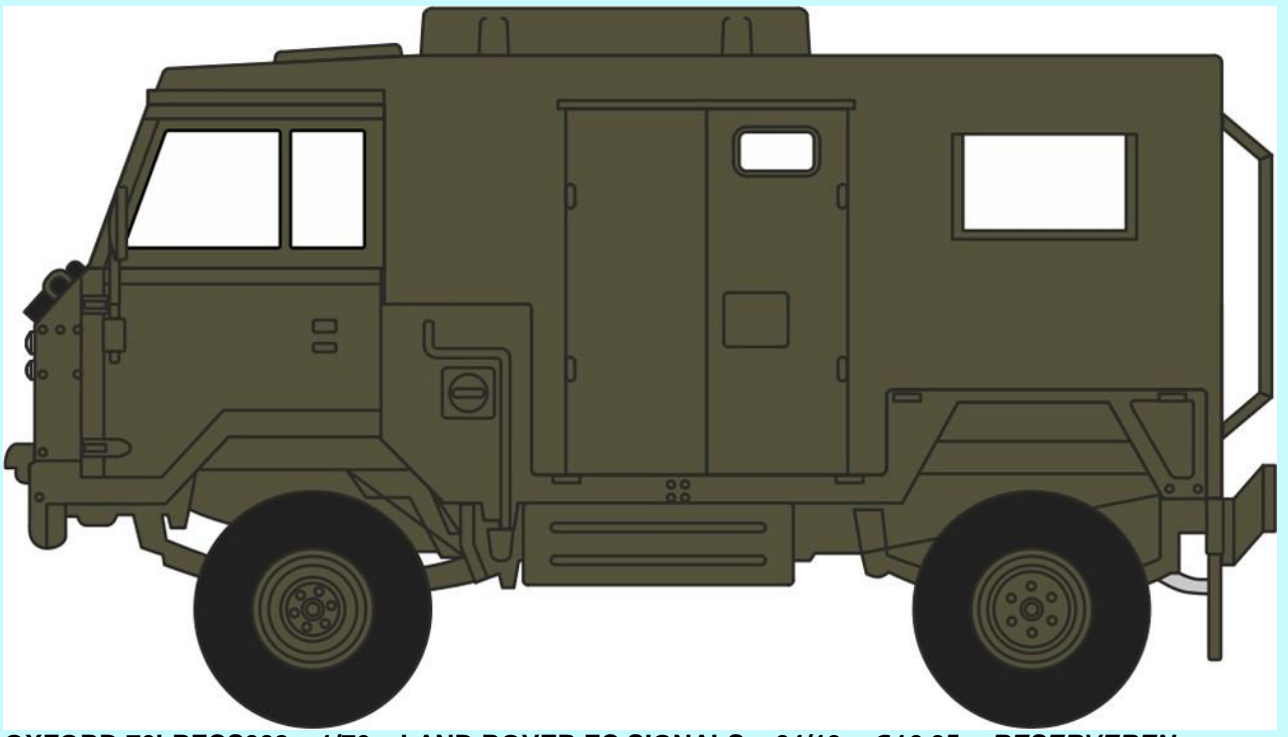

OXFORD 76LRFCS002 – 1/76 – LAND ROVER FC SIGNALS – 04/19 – €16,95 – RESERVEREN