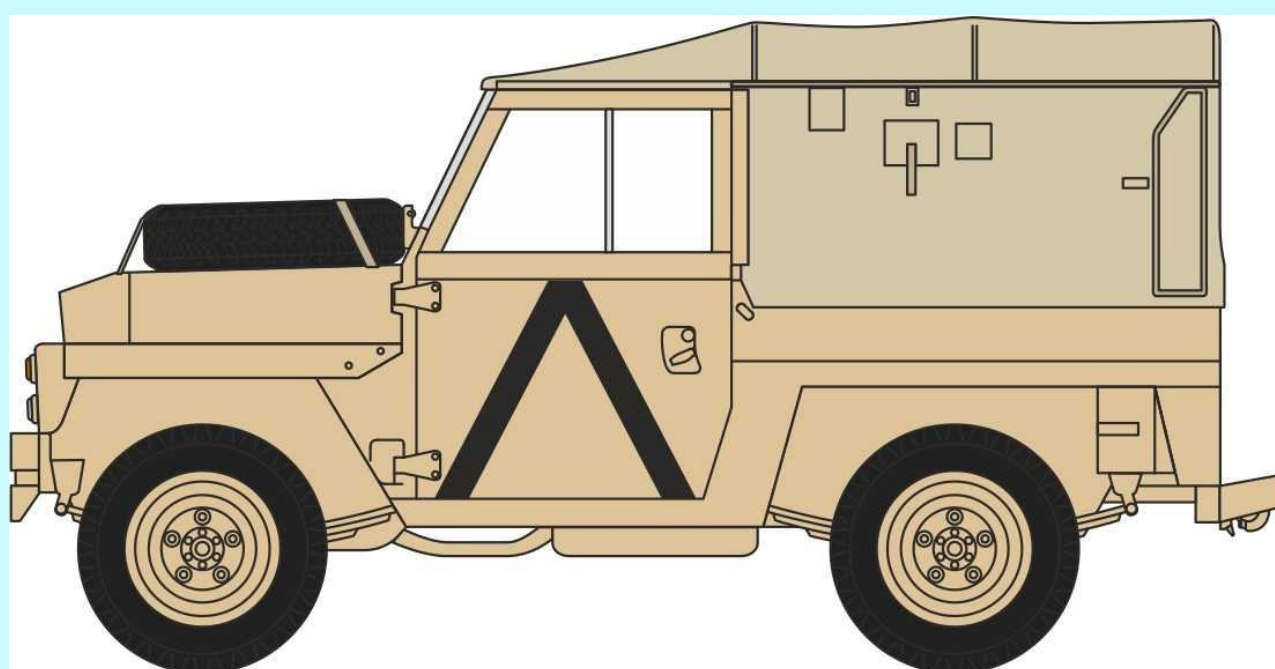

OXFORD DIECAST 76LRL008 – 1/76 – LAND ROVER LIGHTWEIGHT – GULF WAR – 12/19 – €8,95 – RESERVEREN