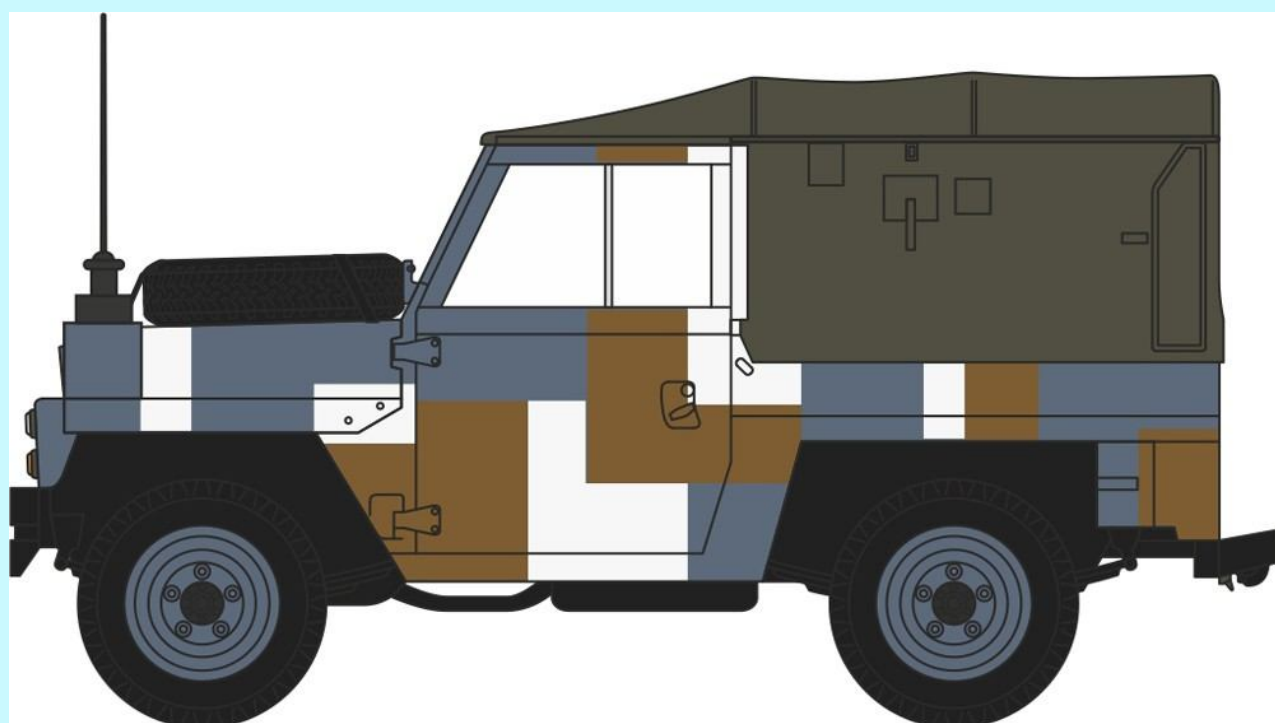

OXF 76LRL004 – 1/76 – LAND ROVER LIGHTWEIGHT – BERLIN SCHEME – MRT/20 – €9,95 – RESERVEREN