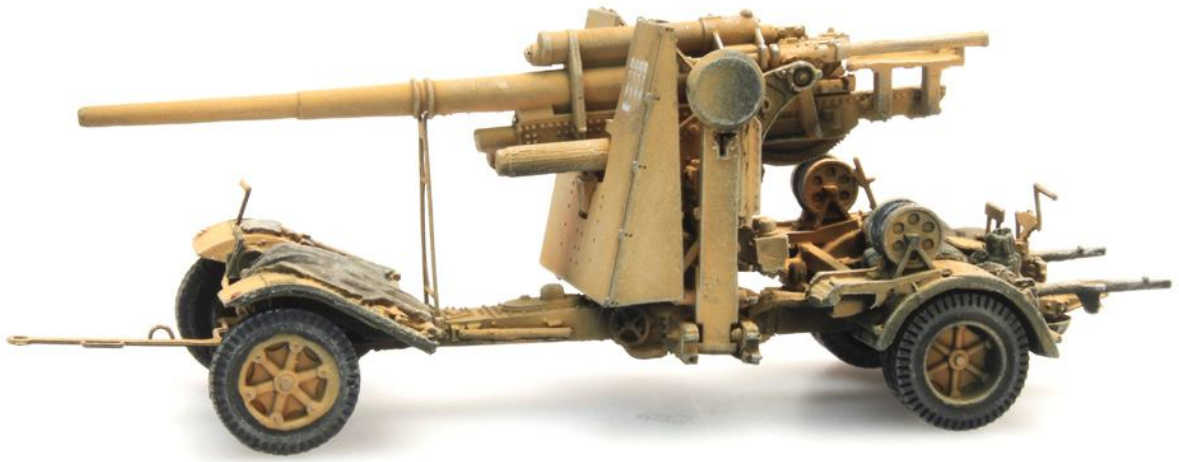

6870070 – 1/87 – WM 88mm FLAK 18 – SEP/20 – €38,10 – RESERVEREN