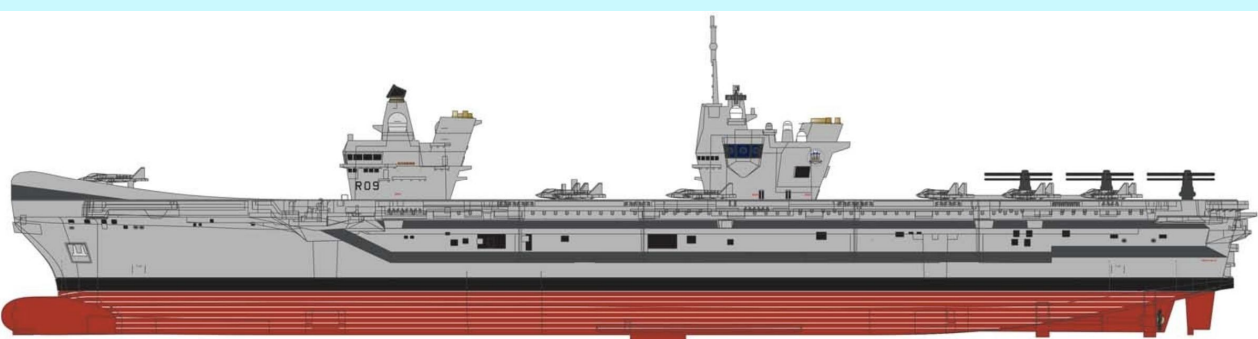

CORGI CC75000 – 1/1250 – QUEEN ELISABETH CARRIER – KW1/21 –
€67,95 – MINUS DECEMBERKORTING VAN 20% SLECHTS €53,95 – RESERVEREN

CORGI CC75001 – 1/1250 – PRINCE OF WALES-CLASS CARRIER – KW1/21 –
€67,95 – MINUS DECEMBERKORTING VAN 20% SLECHTS €53,95 – RESERVEREN