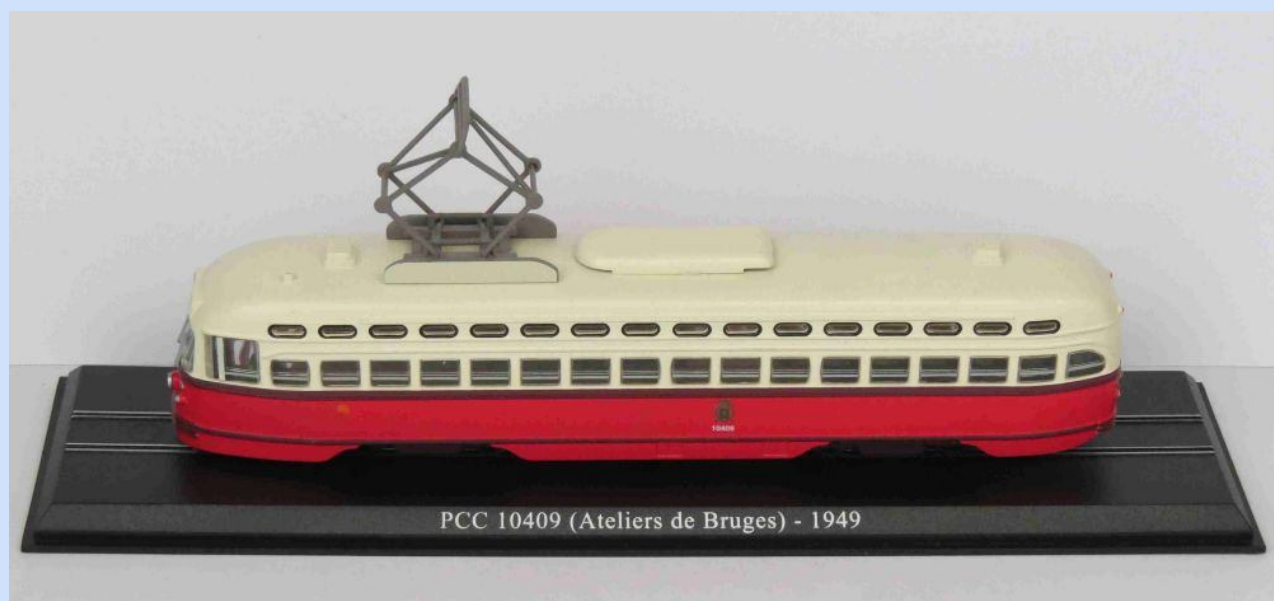

HQ30 – 1/87 – PCC 10409 1949 – 05/19 – €14,95 – RESERVEREN