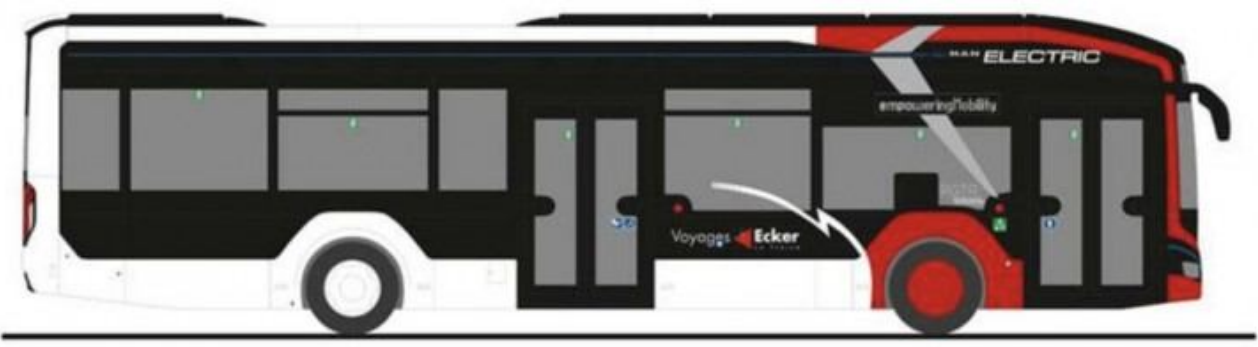

RIETZE 76310 – 1/87 – MAN LION's CITY 12 ELECTRIC – VOYAGES ECKER LUXEMBOURG – NOV/20 – €67,95 – RESERVEREN