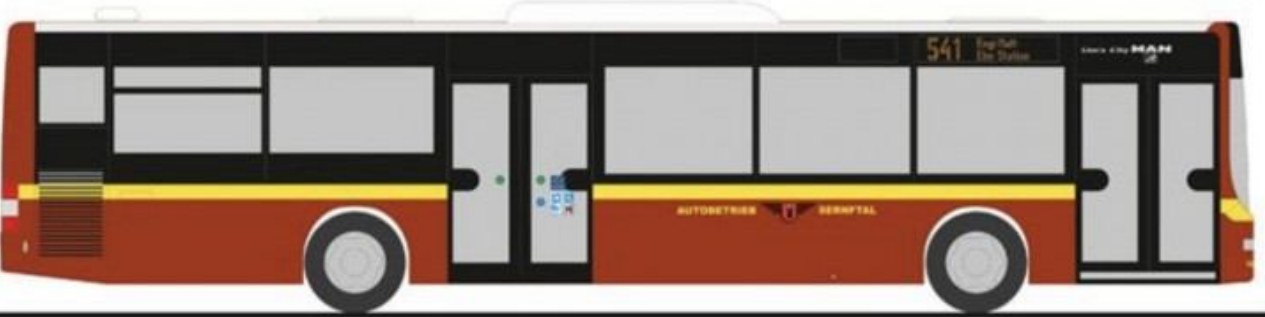

RIETZE 77316 – 1/87 – MB O407 – RHEIN-NAHE-BUS – NOV/20 – €67,95 – RESERVEREN

RIETZE 69579 – 1/87 – MB CITARO G – BLS – NOV/20 – €74,95 – RESERVEREN

RIETZE 72742 – 1/87 – MAN LION CITY – DRESDEN – NOV/20 – €67,95 – RESERVEREN