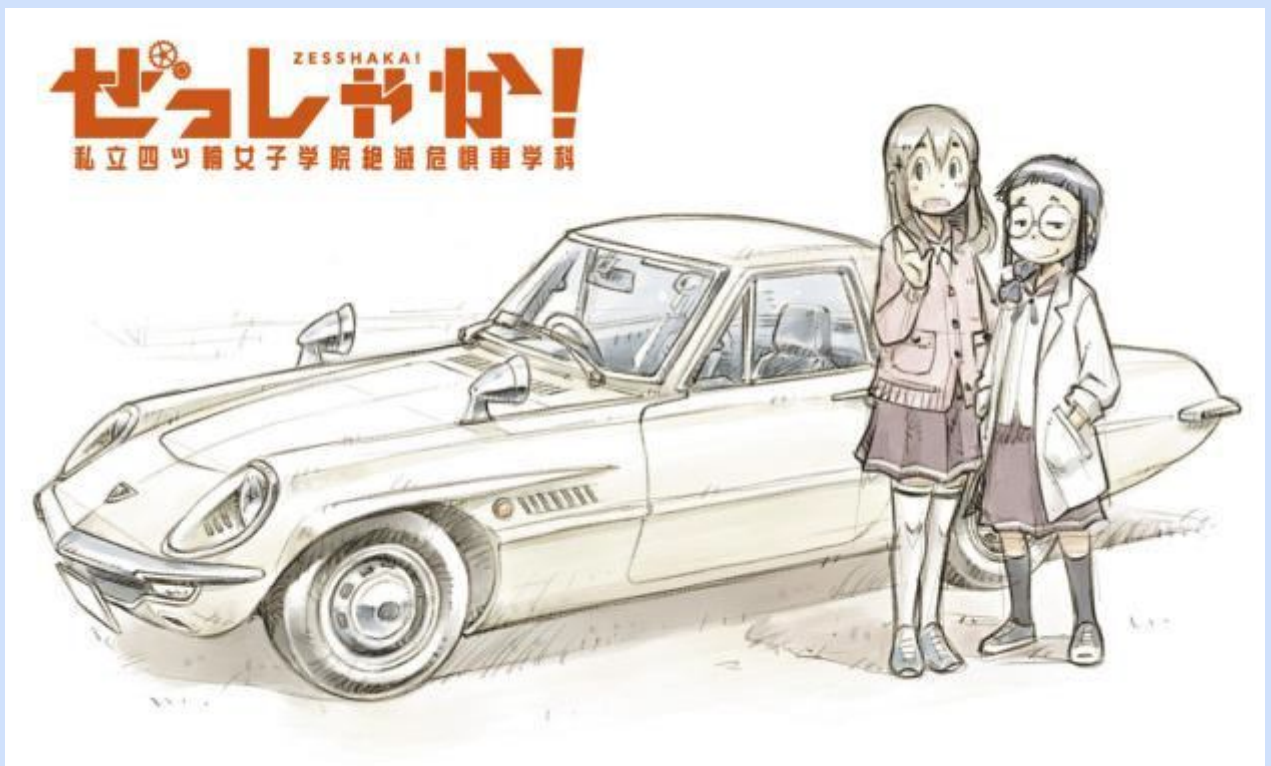

HAS 52189 - 1/24 - MAZDA COSMO SPORT L10B - 01/19 - €54,95 - RESERVEREN