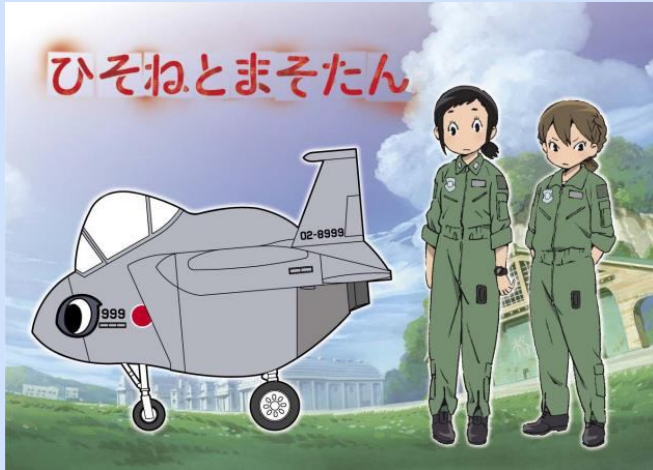

HAS 52184 - EGG PLANE F15, DRAGON PILOT - 01/19 - €29,95 - RESERVEREN