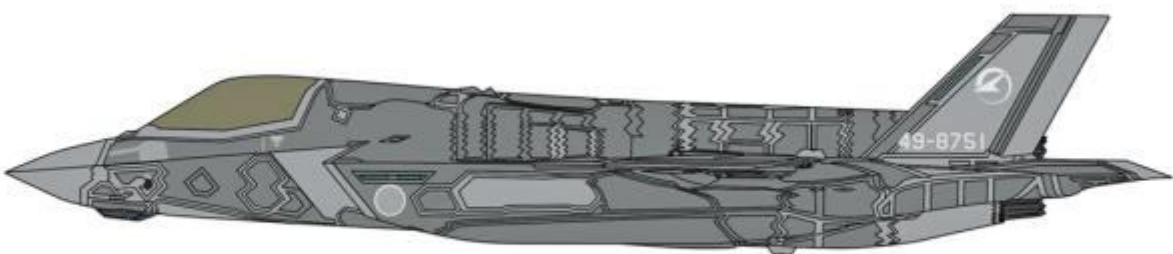

ACE72571 – 1/72 – PAK.36 (RO-7, 62 AT GUN) – 11/18 – €12,95 – RESERVEREN

ACE72439 – 1/72 – IDF CENTURION SHOT KAL ALEF 1973 – 11/18 – €39,95 – RESERVEREN

HASEGAWA 02291 – 1/72 – F-35 LIGHTNING II B VERSION – 01/19 – €44,95 – RESERVEREN