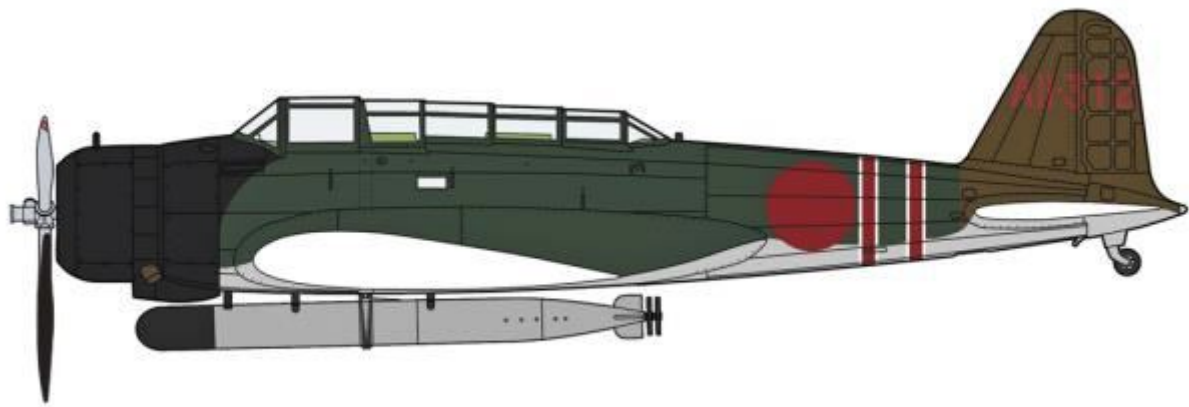

ACE72571 – 1/72 – PAK.36 (RO-7, 62 AT GUN) – 11/18 – €12,95 – RESERVEREN

ACE72439 – 1/72 – IDF CENTURION SHOT KAL ALEF 1973 – 11/18 – €39,95 – RESERVEREN

HASEGAWA 02291 – 1/72 – F-35 LIGHTNING II B VERSION – 01/19 – €44,95 – RESERVEREN