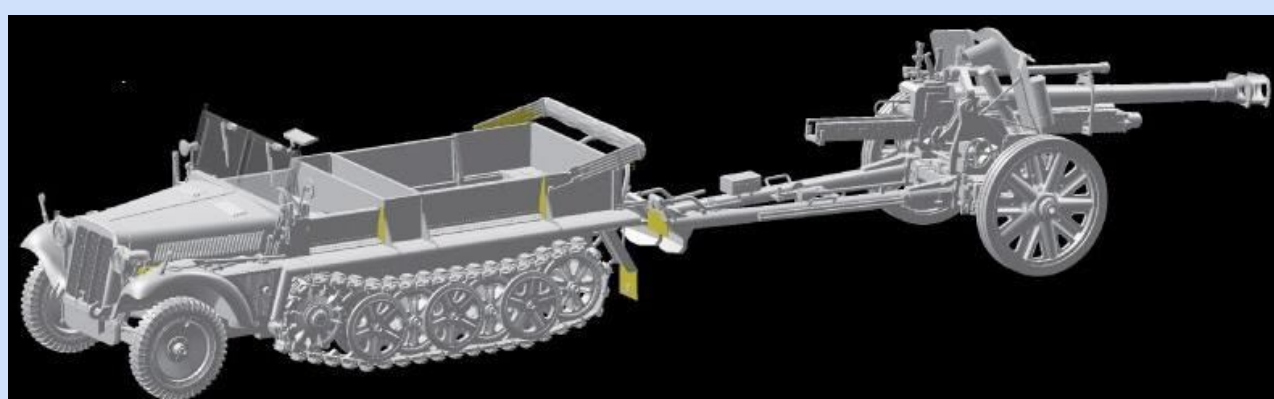

DRAGON 06935 – 1/35 – Sd.Kfz. 165 HUMMEL EARLY/LATE PRODUCTION – 03/19 – €84,95 – RESERVEREN

DRAGON 06939 – 1/35 – Sd.Kfz.10 + 10,5 CM le.FH. 18/40 – 03/19 – €94,95 – RESERVEREN

ITALERI 3660 – 1/24 – LAND ROVER FIRE TRUCK – 12/18 – €37,95 – RESERVEREN