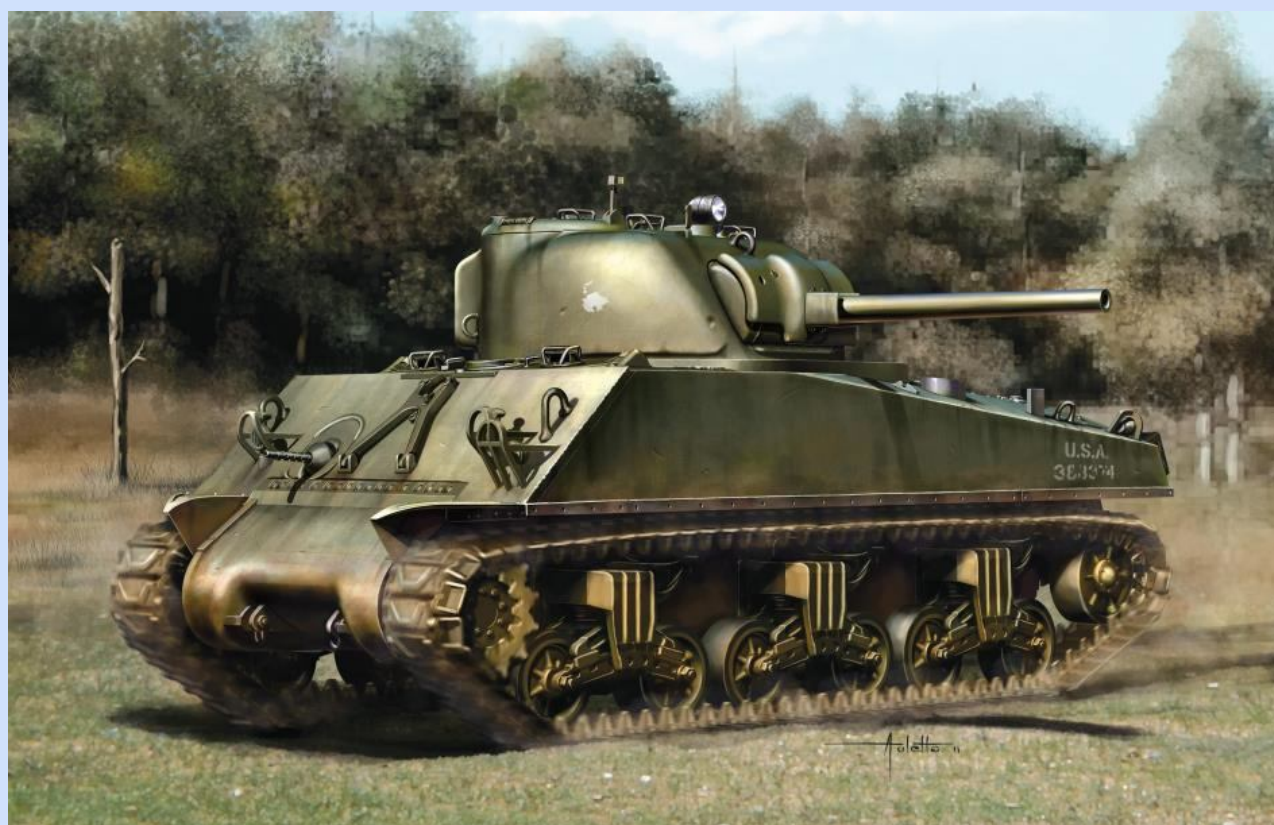

DRAGON 06534 – 1/35 – M4A3(75)W ETO – MET MAGIC TRACK – 03/19 – €82,95 – RESERVEREN