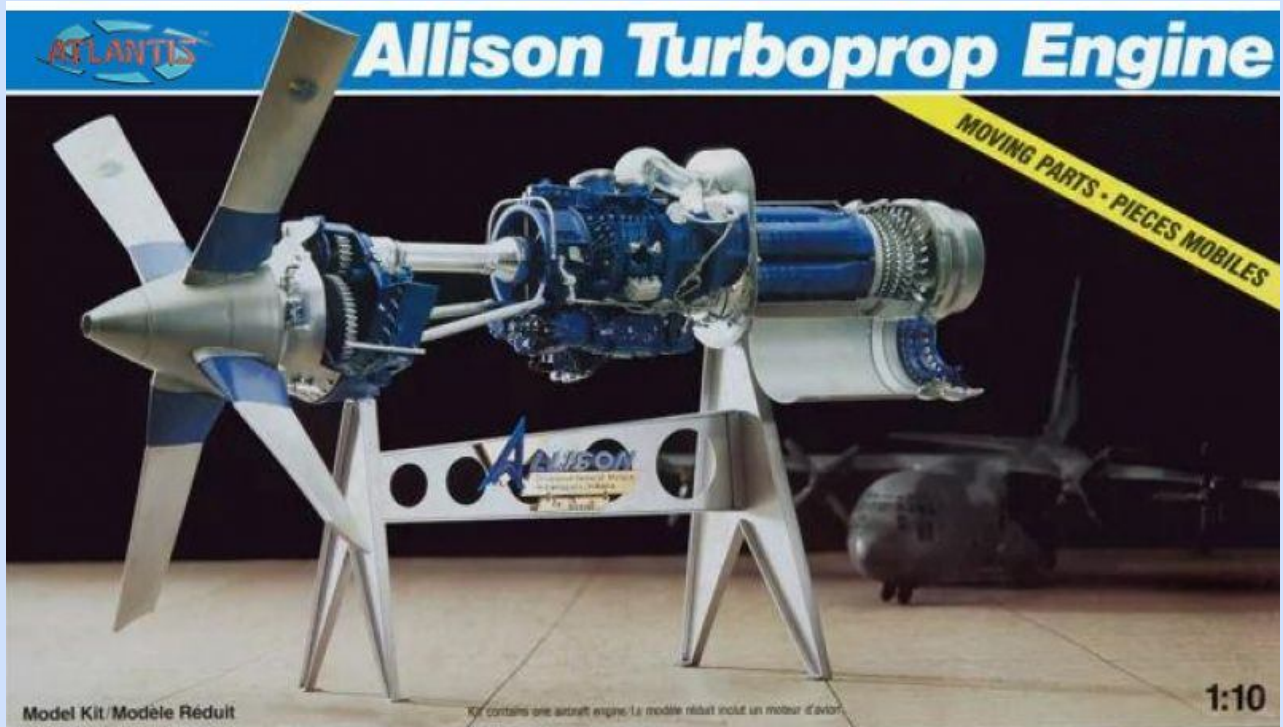

ATLANTIS AMCH1551 – 1/10 – ALLISON TURBOPROP – KW1/19 – €67,95 – RESERVEREN

ATLANTIS AMCH1822 – 1/110 – ATLAS ICBM met MISSILE TRAILER & TRUCK, COMPLETE LAUNCHING BASE, RAMP AND PAD, DECALS & FIGURES – KW1/19 – €59,95 – RESERVEREN