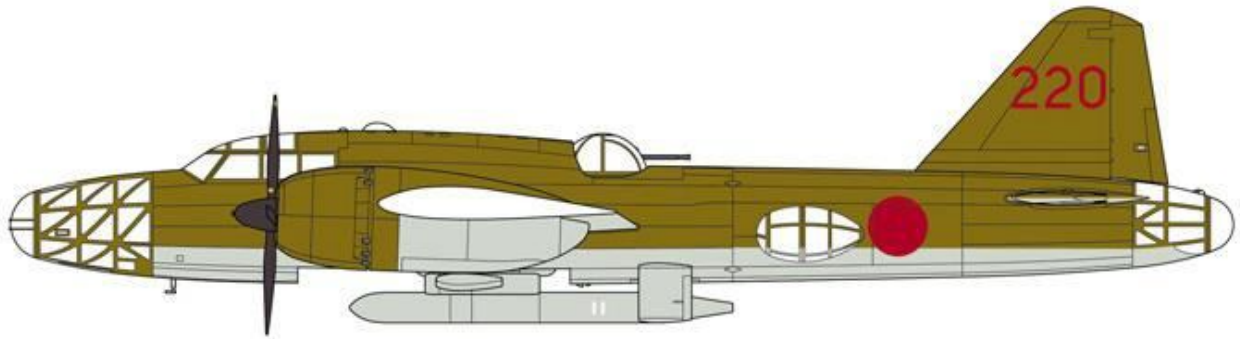

### AREA-88

64773 – 1/72 – A-4F SKYHAWK – GREG GATES/AREA 88 – 04/19 – €34,95 – RESERVEREN

02195 – 1/72 – SHINMEIWA PS-1 – 04/19 – €54,95 – RESERVEREN

02298 – 1/72 – MITSUBISHI Ki67 4 – PEGGY+TYP 1 KOH – 04/19 – €47,95 – RESERVEREN