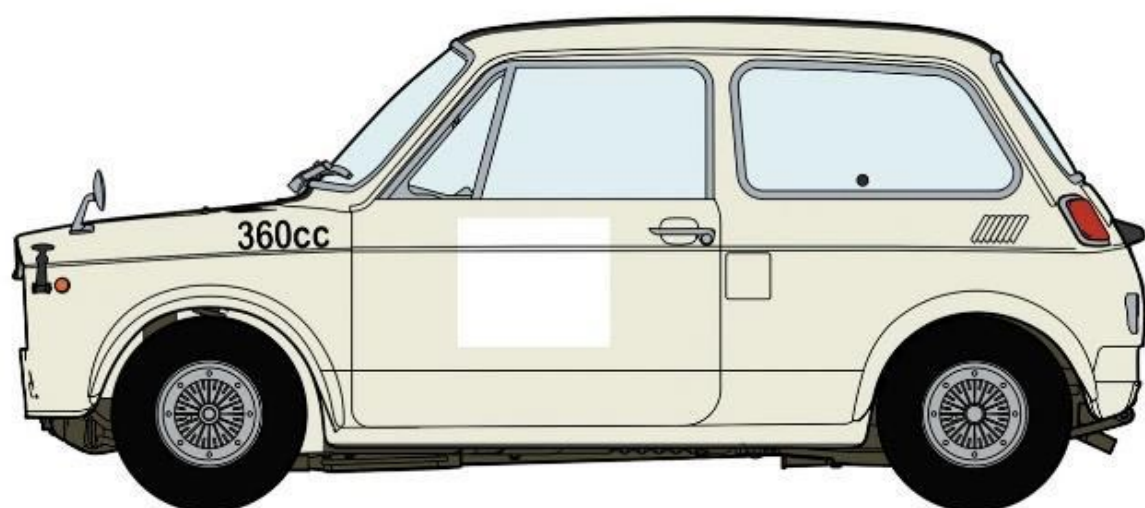

20392 – 1/24 – HONDA M360 NI RENN VERSION – 04/19 – €44,95 – RESERVEREN