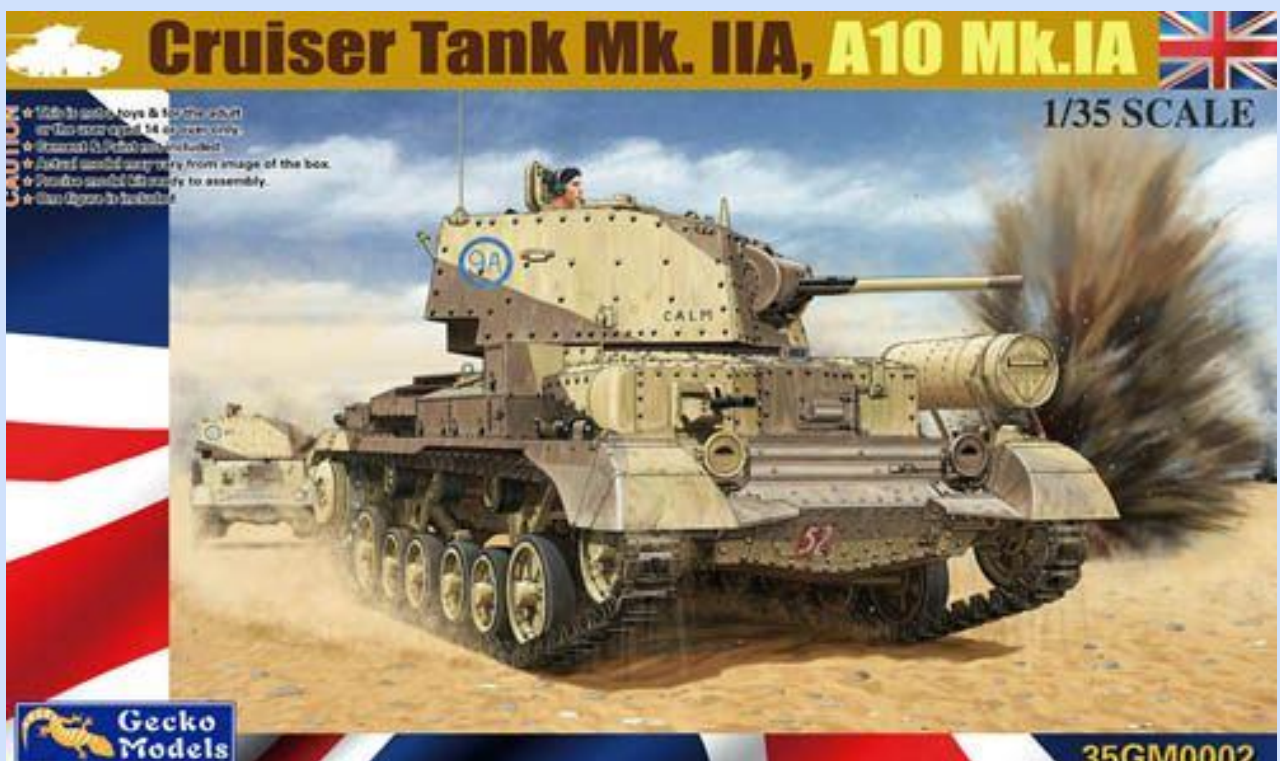

GECKO MODELS 35GM0001 – 1/35 – CRUISER TANK Mk. IIA CS, A10 Mk. IA CS – 01/19 – €79,95 – RESERVEREN

GECKO MODELS 35GM0002 – 1/35 – CRUISER TANK Mk. IIA, A10 Mk. IA – 01/19 – €79,95 – RESERVEREN

GECKO MODELS 35GM0005 – 1/35 – CRUISER TANK Mk. II, A10 Mk. I – BEUTE PANZER – 01/19 – €79,95 – RESERVEREN