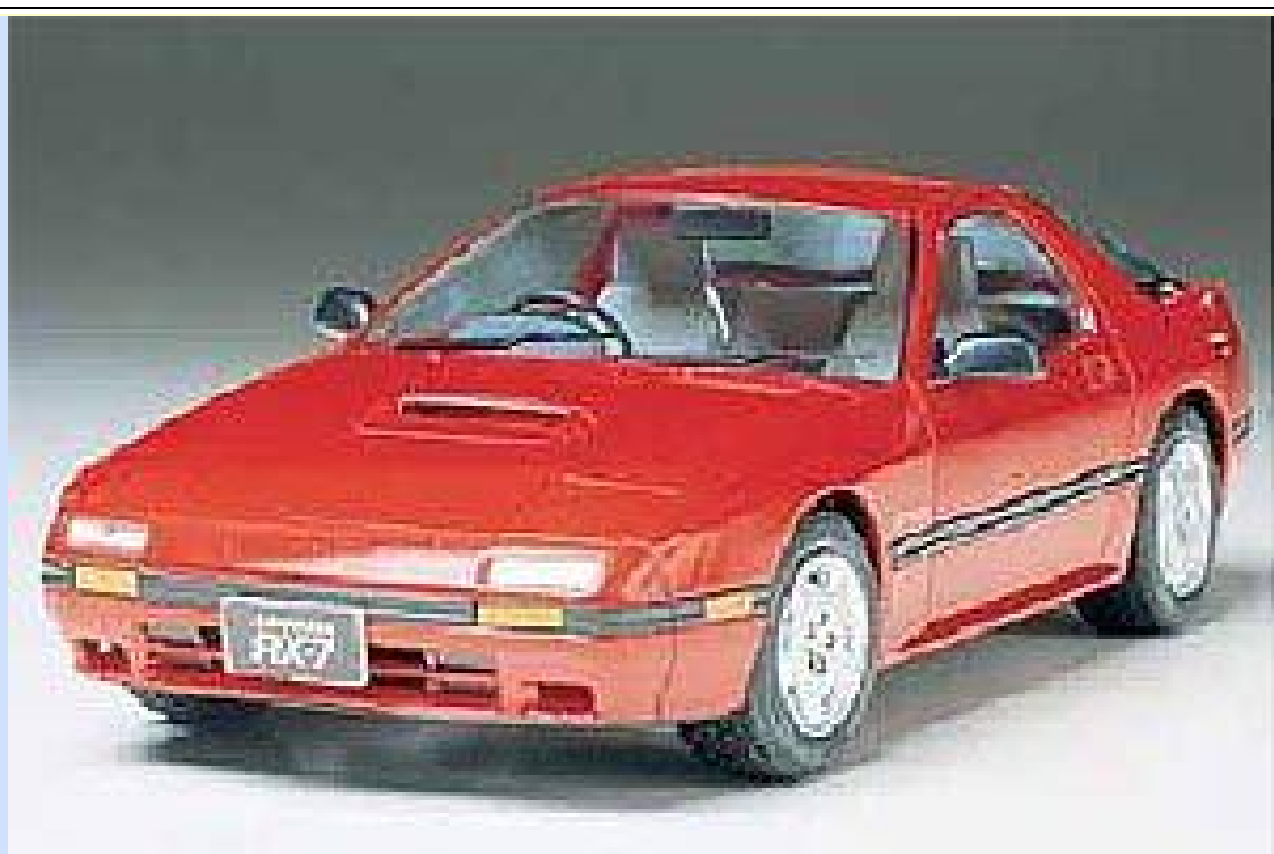

TAM 16032 – 1/6 – HONDA MONKEY 40 ANNIVERSARY – LIM. ED. – 2018 – €79,95 – RESERVEREN

TAM 20045 – 1/20 – FERRARI F310 B – LIM. ED. – 2018 – €37,95 – RESERVEREN

TAM 20068 – 1/20 – FERRARI Sf70H F-1 – VETTEL – 2018 – €84,95 – RESERVEREN

TAM 24059 – 1/24 – FERRARI TESTAROSSA – 2018 – €34,95 – RESERVEREN

TAM 24060 – 1/24 – MAZDA SAVANA RX-7 Gt – 2018 – €34,95 – RESERVEREN

TAM 24090 – 1/24 – NISSAN SKYLINE Gtr – 2018 – €24,95 – RESERVEREN