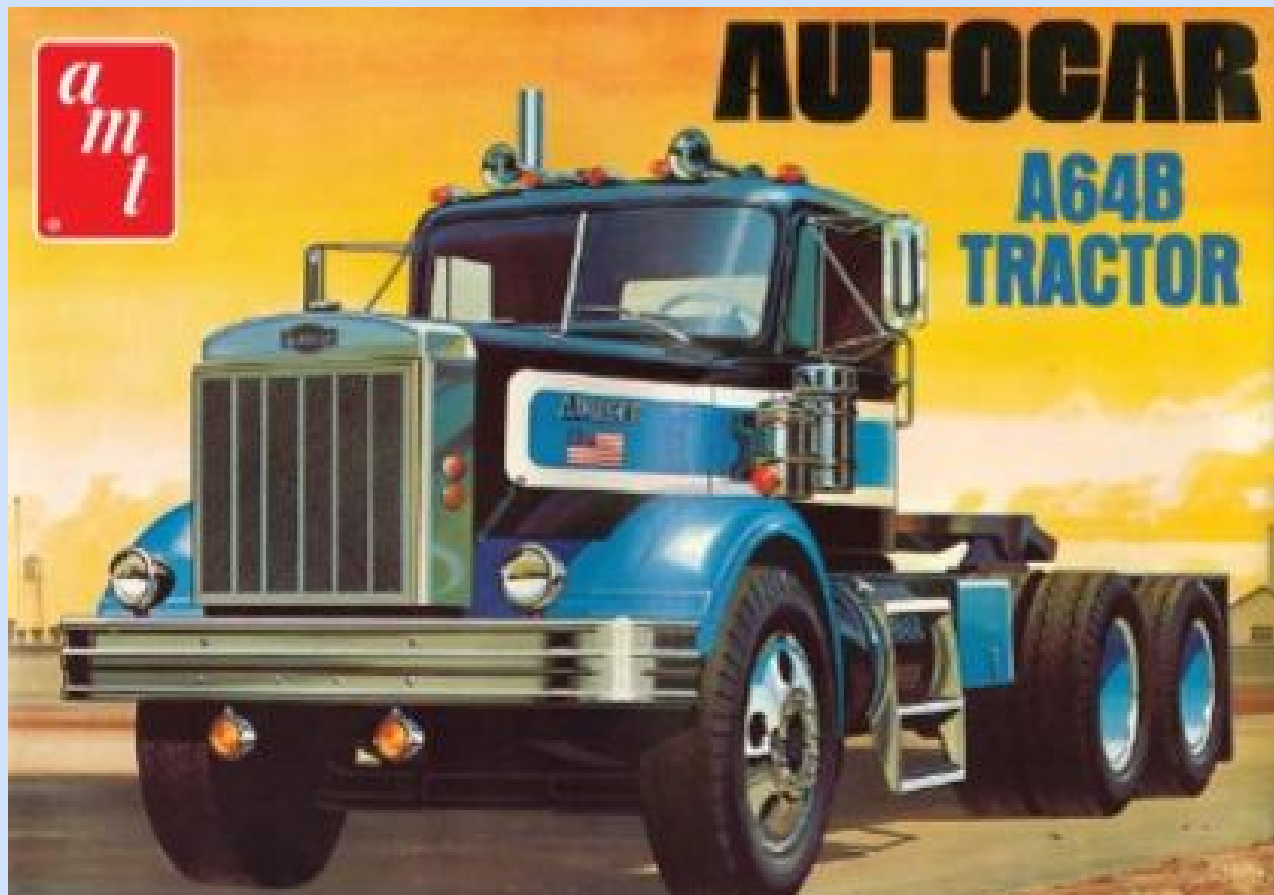

AUTOCAR A64B TRACTOR

AMT 1099 - 1/25 - AUTOCAR A64B TRACTOR - 08/18 - €69,95 - RESERVEREN