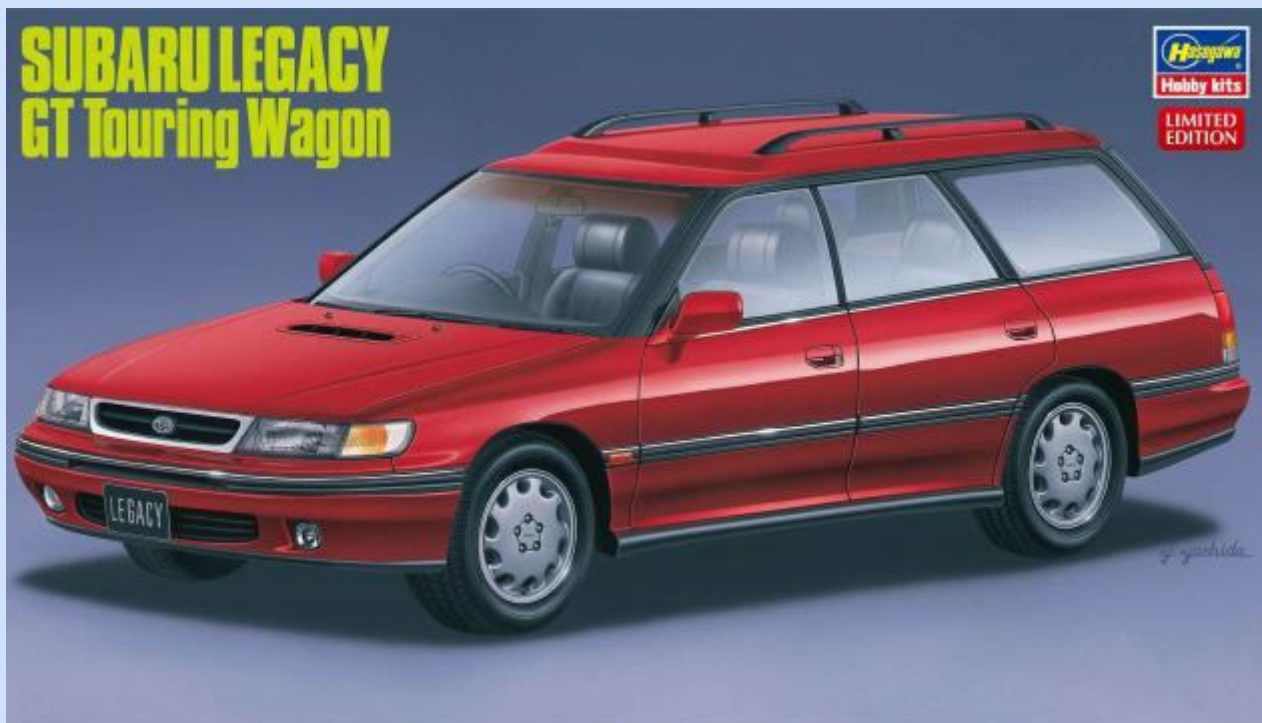

HAS 20304 – 1/24 – SUBARU LEGACY GT – 11/18 – €44,95 – RESERVEREN