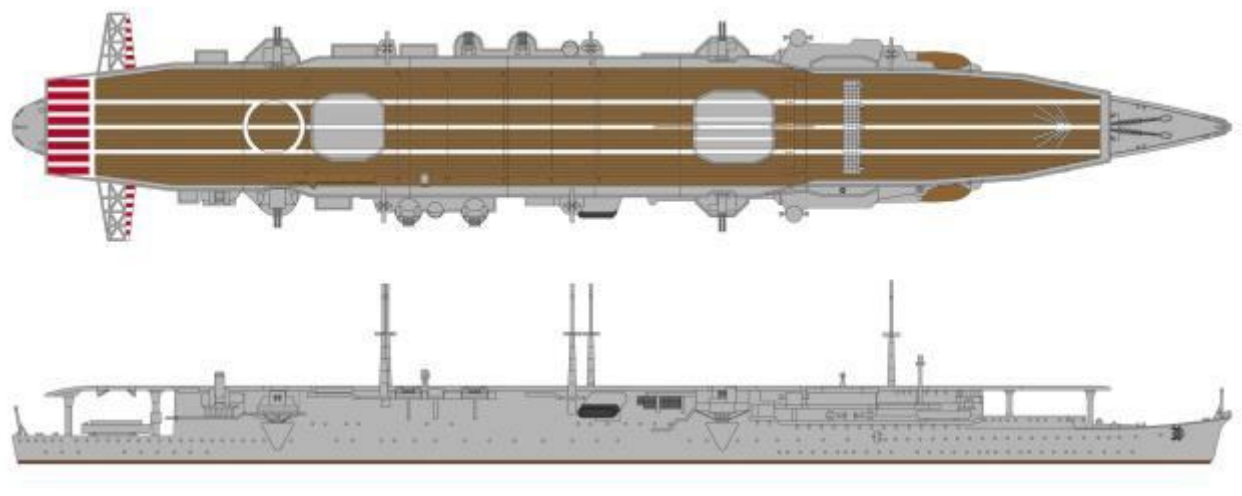

HAS 20366 - 1/24 - WILLIAMS FW14B - 11/18 - €37,95 - RESERVEREN

YAMAHA YZR500 (OWA8)

"1989 All Japan Road Race Championship GP500"

1:12 SCALE KIT

LIMITED EDITION

PHOTO : Shigeo KIBIKI

HAS 21718 – 1/12 YAMAHA YZR500 (OWA8) – 11/18 – €57,95 – RESERVEREN

HAS 30055 – 1/700 – IJN SHOHO HYPER DETAILERINGSET – 11/18 – €64,95 – RESERVEREN

HAS 30056 – 1/72 – SET MET M24 CHAFFEE, M3A1 EN JEEP – 11/18 – €37,95 – RESERVEREN

F-86D SABRE DOG 'J.A.S.D.F.'

HAS 51404 – 1/72 – F-86D SABRE JASDF – 11/18 – €24,95 – RESERVEREN