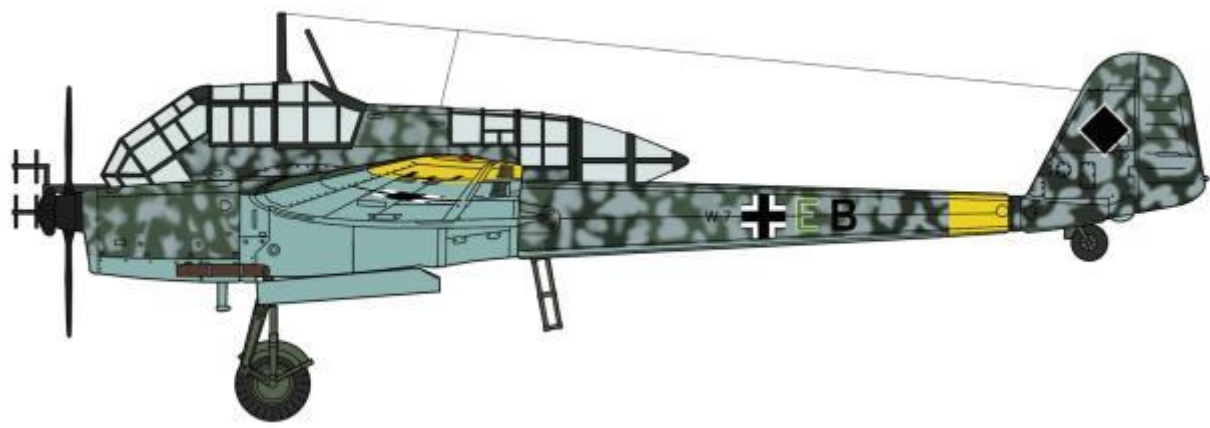

HASEGAWA (HAS) 02286 – 1/72 – FOCKE-WULF FW189A-1 NACHTJÄGER – 11/18 – €54,95 – **RESERVEREN**

HAS 02287 – 1/72 – KAWASAKI Ki48II TYPE 99 'LILLY' – 11/18 – €37,95 – **RESERVEREN**

HAS 02288 – 1/72 – SU-35S FLANKER 'SERDYUKOV COLOUR' – 11/18 – €49,95 – **RESERVEREN**