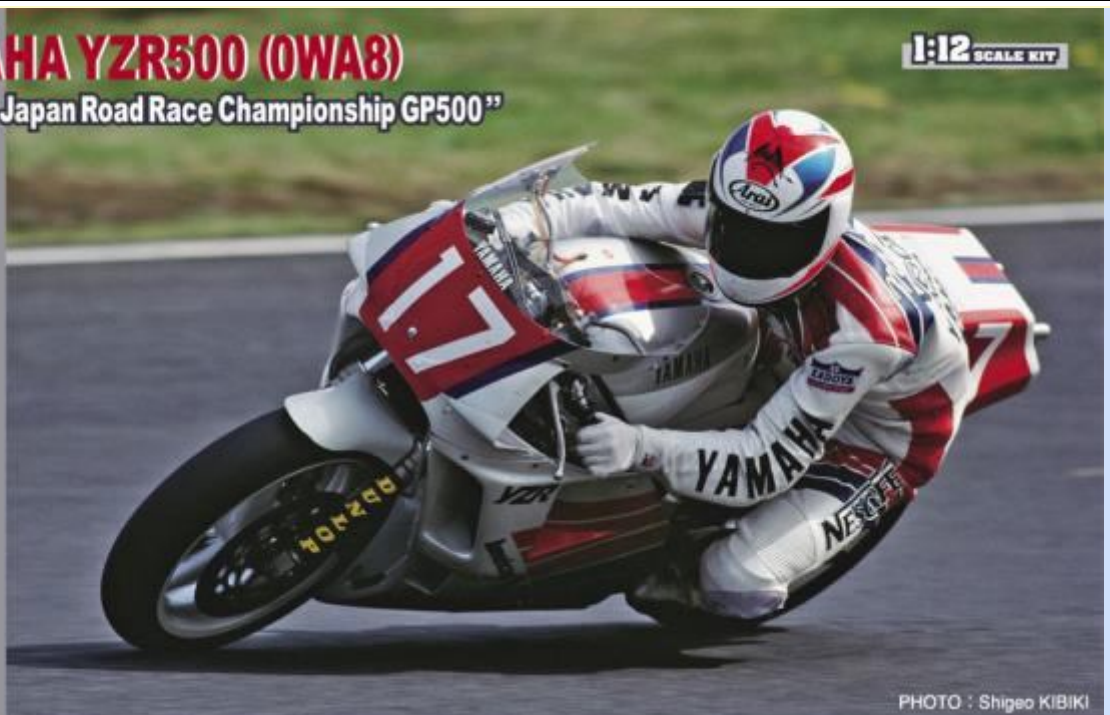

HAS 20366 - 1/24 - WILLIAMS FW14B - 11/18 - €37,95 - RESERVEREN

YAMAHA YZR500 (OWA8)

"1989 All Japan Road Race Championship GP500"

1:12 SCALE KIT

LIMITED EDITION

PHOTO : Shigeo KIBIKI

HAS 21718 – 1/12 YAMAHA YZR500 (OWA8) – 11/18 – €57,95 – RESERVEREN