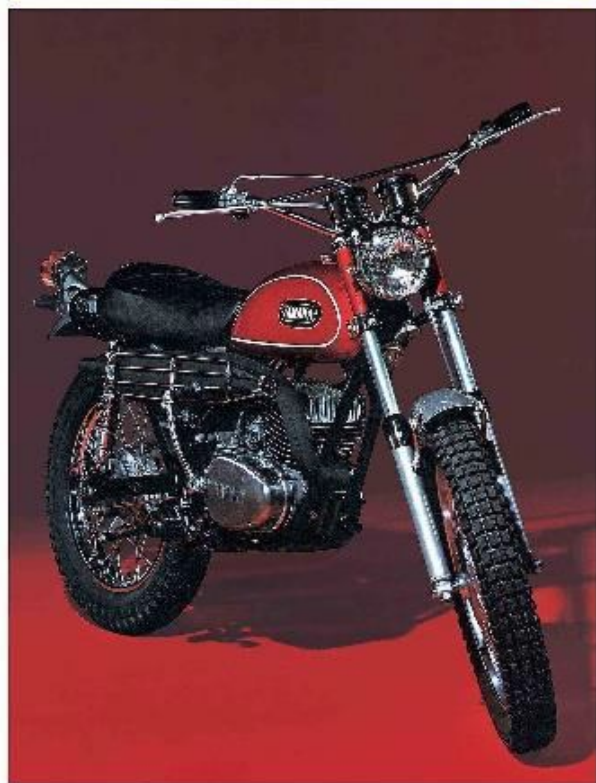

HASEGAWA 07514 – 1/48 – F-86F-40 SABRE – JASDF – 05/19 – €44,95 – RESERVEREN

HASEGAWA 21712 – 1/12 – YAMAHA YZR500 (OWA8) – 05/19 – €59,95 – RESERVEREN

HASEGAWA 21719 – 1/12 – HONDA NSR500 – 05/19 – €59,95 – RESERVEREN

YAMAHA 250 ENDURO DT1 
1:10 SCALE KIT **ヤマハ 250 DT1**

HASEGAWA 52171 – 1/10 – YAMAHA 250 ENDURO DT1 – 05/19 – €44,95 – RESERVEREN

Ma.K. Maschinen Krieger

Strahl Demokratische Republik

GUSTAV

Panzer Kampf Anzug Ausf. G

HASEGAWA 64753 – 1/72 – X-29 'SHIN KAZAMA' – 05/19 – €37,95 – RESERVEREN

ICM **American Motorists (1910s)** **MODEL KIT N°24013**

SCALE
1:24

The set includes 2 figures: American driver and female passenger of 1910s period