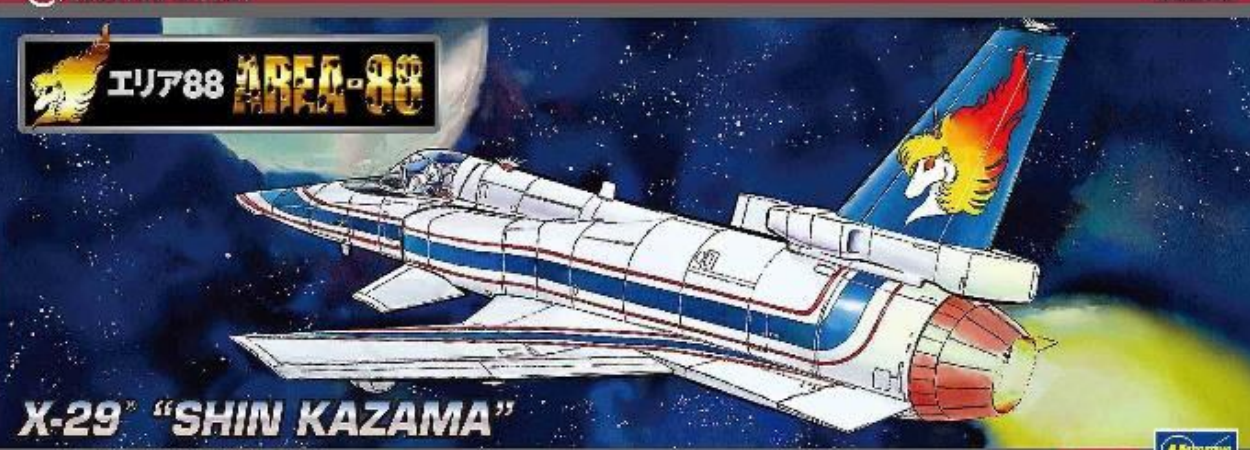

HASEGAWA 64103 – 1/35 – MELUSINE – 05/19 – €27,95 – RESERVEREN

X-29 "SHIN KAZAMA"

1/72

X-29 "風間真"

LIMITED EDITION

Hasegawa
Hobby hits