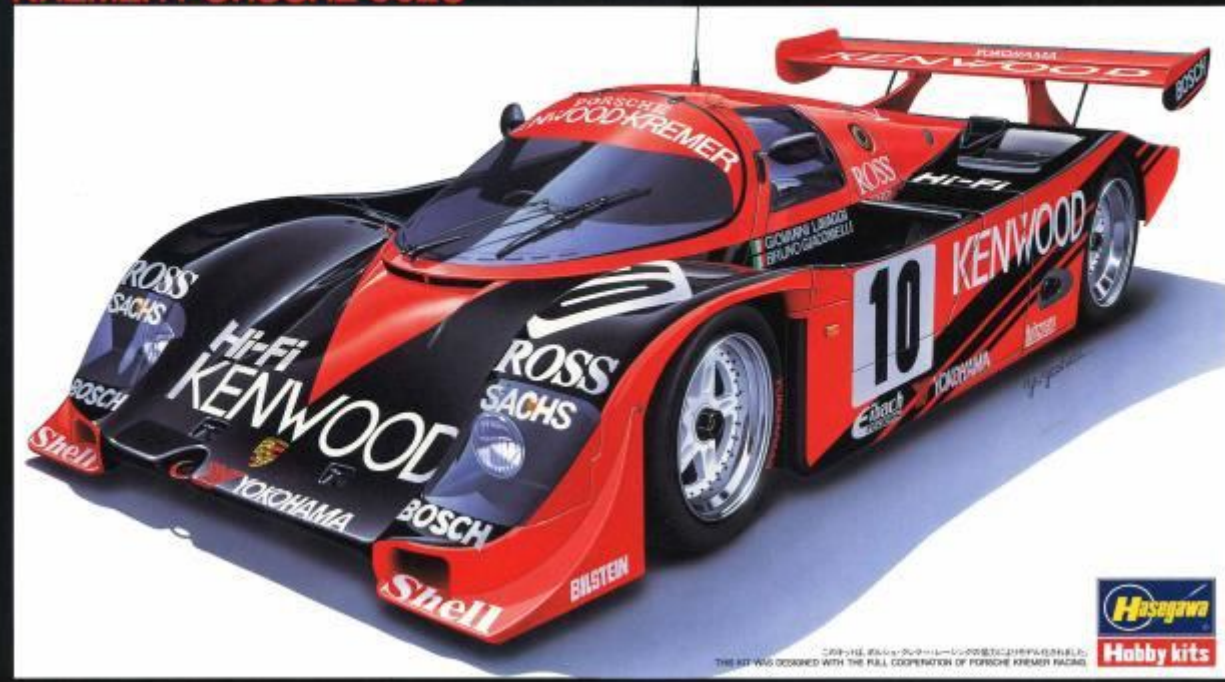

HAS 20235 – 1/24 – TOYOTA 88C – LEMANS 1989 – 06/19 – €34,95 – RESERVEREN

KENWOOD

KREMER PORSCHE 962C

1:24
ケンウッド クレマー ポルシェ 962C

HAS 20287 - 1/24 - KREMER PORSCHE 962C - 06/19 - €39,95 - RESERVEREN

MITSUBISHI LANCER Evolution IV 1997 SAFARI RALLY