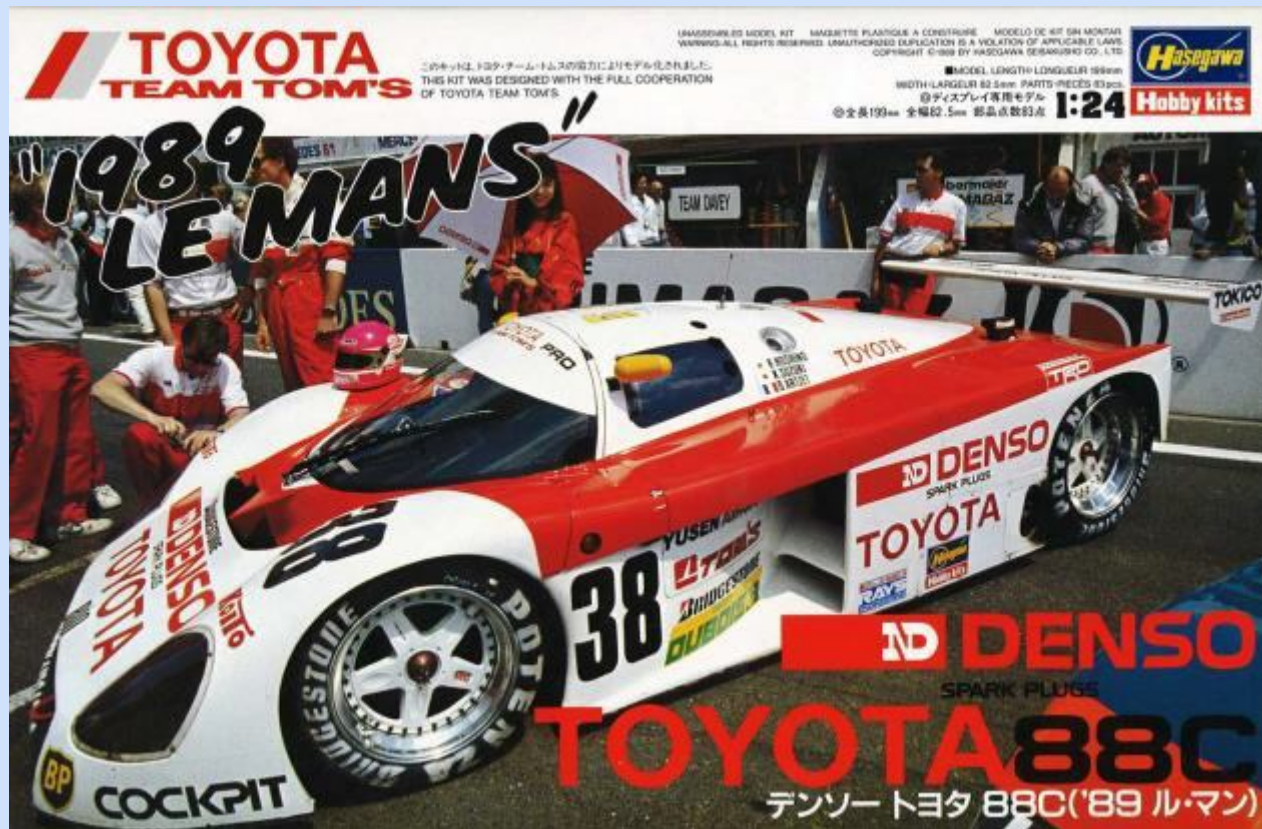

HAS 20235 – 1/24 – TOYOTA 88C – LEMANS 1989 – 06/19 – €34,95 – RESERVEREN