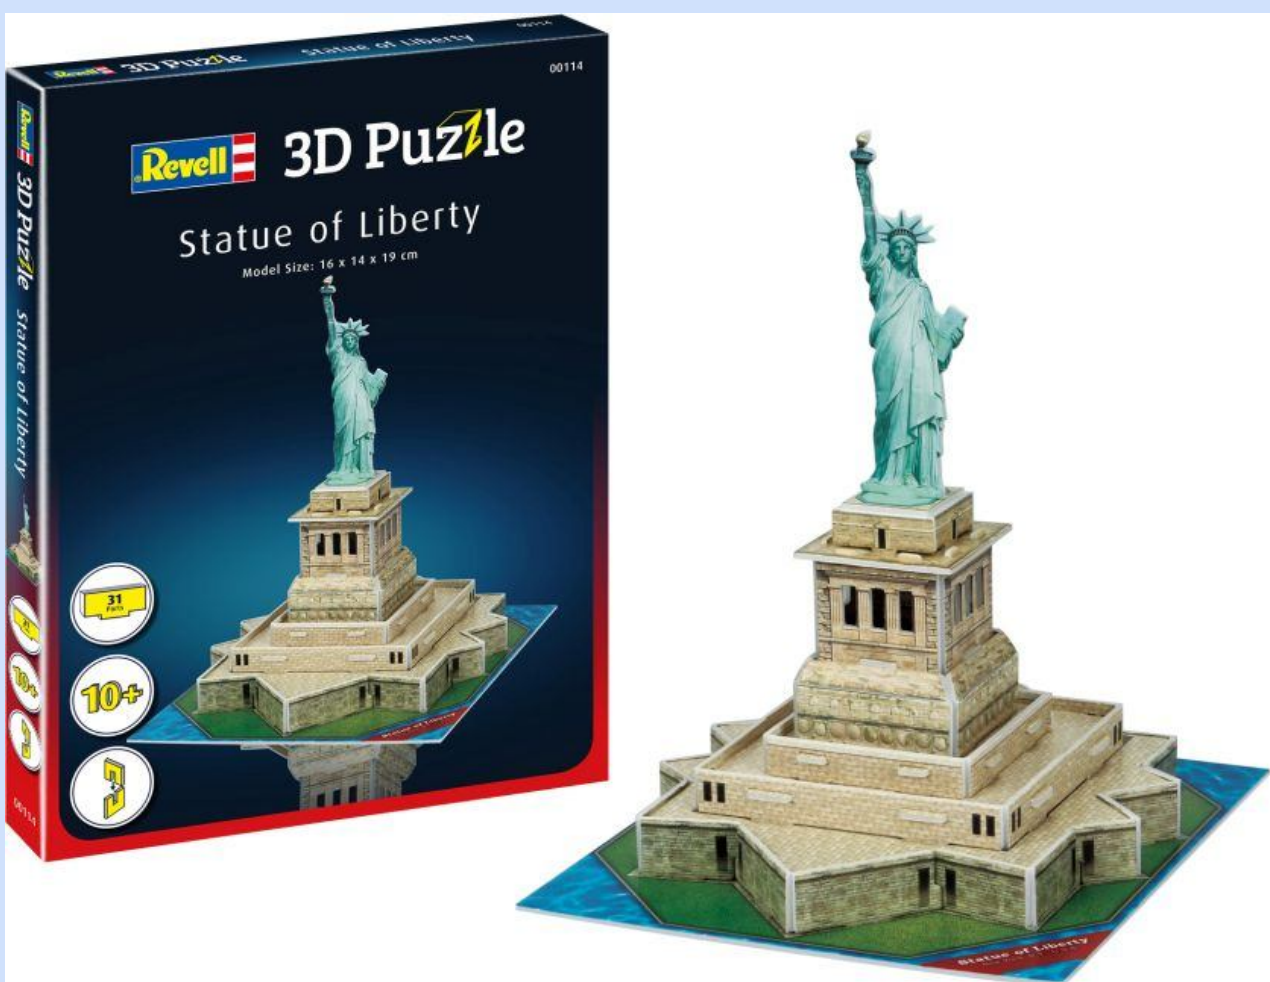

REVELL 00114 – VRIJHEIDSBELD – 04/19 – €6,95 – RESERVEREN

REVELL 00115 – PIRATENSCHIP – 04/19 – €6,95 – RESERVEREN

REVELL 00200 – EIFFELTOREN – 04/19 – €19,95
RESERVEREN

REVELL 00201 – BIG BEN – 04/19 – €19,95 – RESERVEREN