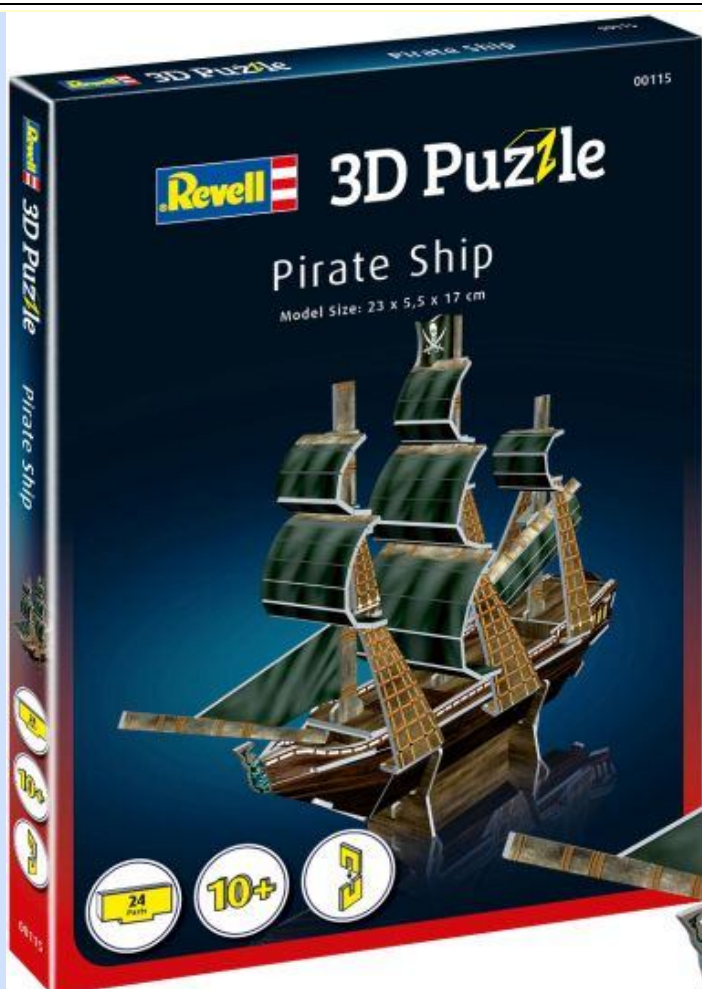

REVELL 00114 – VRIJHEIDSBELD – 04/19 – €6,95 – RESERVEREN

REVELL 00115 – PIRATENSCHIP – 04/19 – €6,95 – RESERVEREN

REVELL 00200 – EIFFELTOREN – 04/19 – €19,95
RESERVEREN

REVELL 00201 – BIG BEN – 04/19 – €19,95 – RESERVEREN