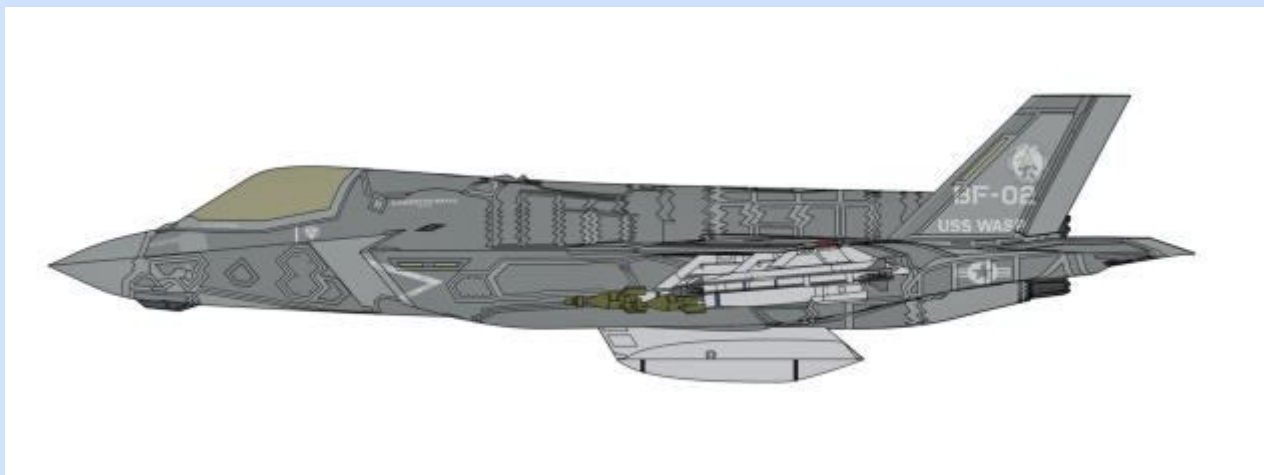

HASEGAWA 66007 – 1/35 – YANMAR COMBINE YH6115 – 07/19 – €41,95 – RESERVEREN

HASEGAWA 02306 – 1/72 – F-35 LIGHTNING II B-VERSION – 07/19 – €52,95 – RESERVEREN

HASEGAWA 02307 – 1/72 – A10 THUNDERBOLT II UAV – 07/19 – €49,95 – RESERVEREN