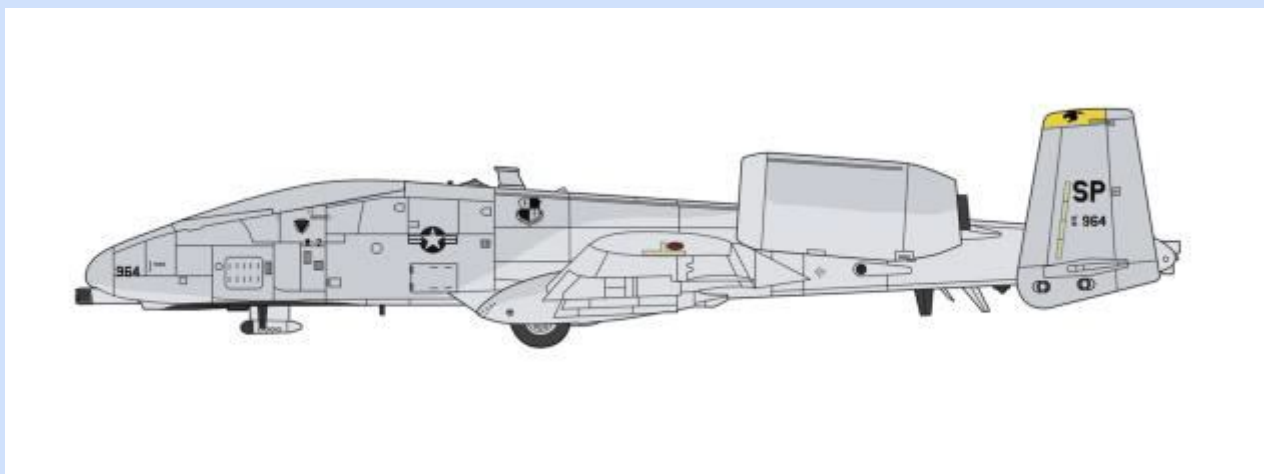

HASEGAWA 66007 – 1/35 – YANMAR COMBINE YH6115 – 07/19 – €41,95 – RESERVEREN

HASEGAWA 02306 – 1/72 – F-35 LIGHTNING II B-VERSION – 07/19 – €52,95 – RESERVEREN

HASEGAWA 02307 – 1/72 – A10 THUNDERBOLT II UAV – 07/19 – €49,95 – RESERVEREN