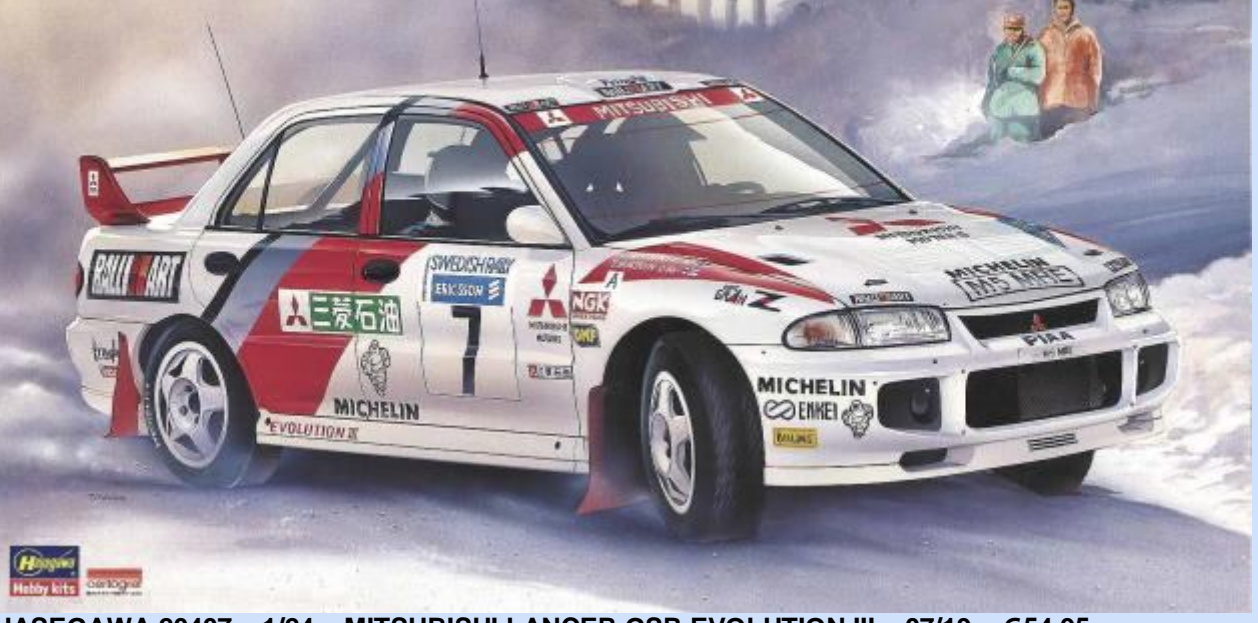

HASEGAWA 20406 – 1/24 – NISSAN DIESEL KIKI SKYLINE GTS-R (R31) – 07/19 – €47,95 – RESERVEREN

**MITSUBISHI LANCER GSR Evolution III  
1996 SWEDISH RALLY WINNER**

HASEGAWA 20407 – 1/24 – MITSUBISHI LANCER GSR EVOLUTION III – 07/19 – €54,95 – RESERVEREN