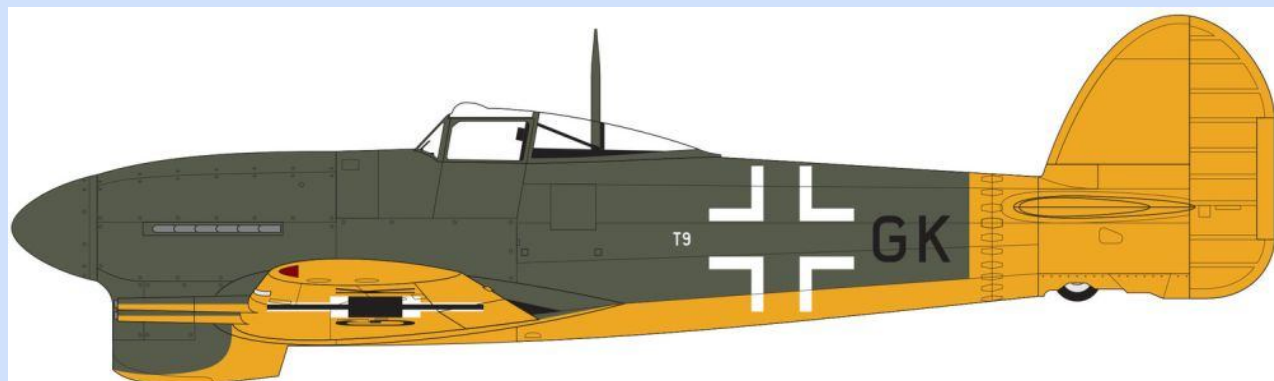

AIRFIX 19003A – 1/24 – HAWKER TYPHOON 1B – CAR DOOR – 05/19 – €159,95 – RESERVEREN

35229

TAMIYA 35229 – 1/35 – ALLIED VEHICLES ACCESSORY SET – 05/19 – €14,95 – RESERVEREN

REVELL 04961 – 1/32 – MESSERSCHMITT Bf110 C-7 – 05/19 – €79,95 – RESERVEREN