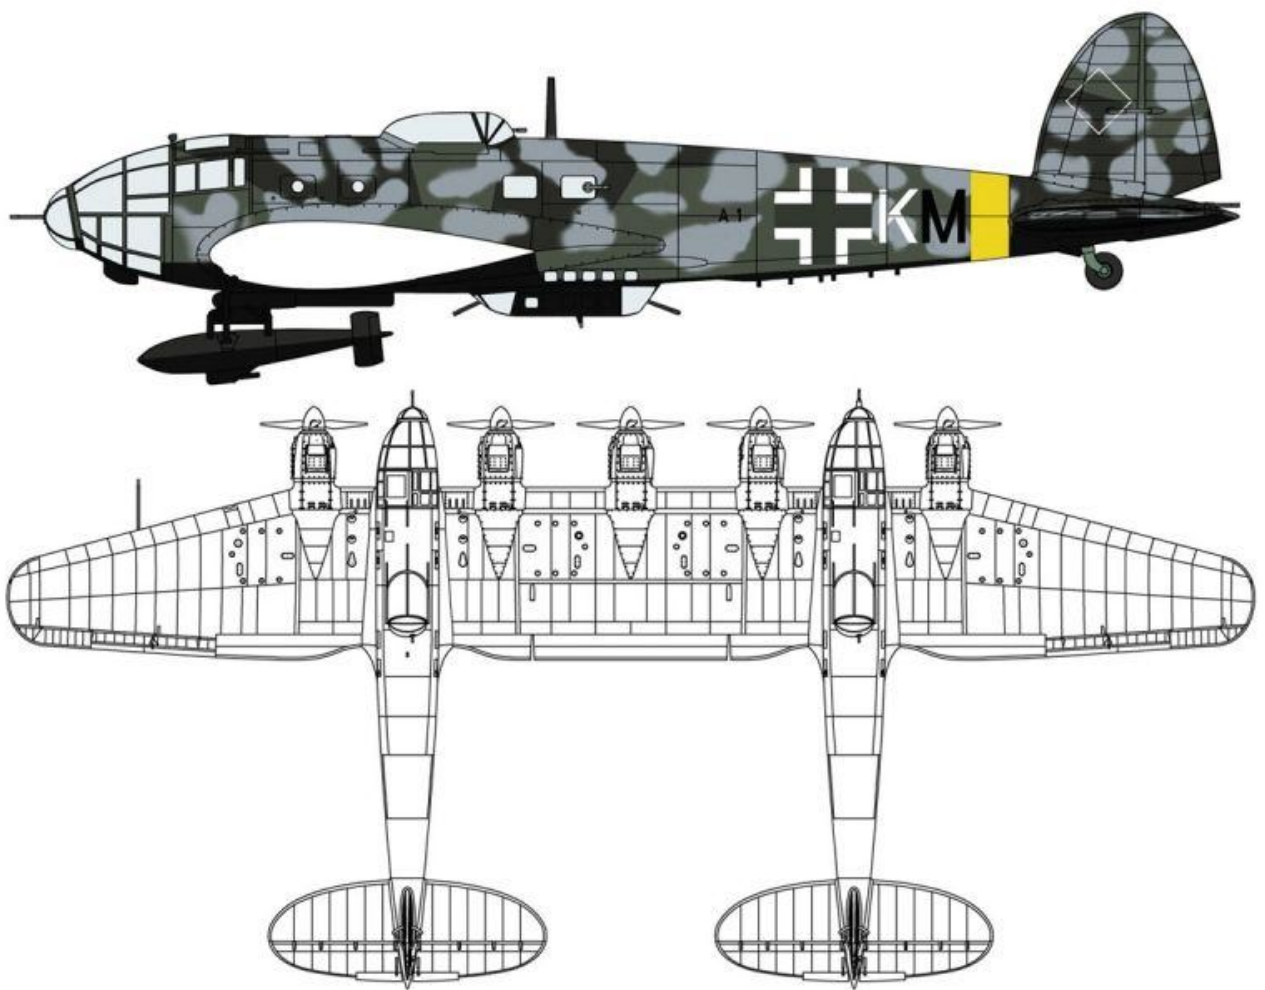

HASEGAWA 02305 – 1/72 – HEINKEL HE-111Z ZWILLING with BV 246 'HAGELKORN' – 12/19 – €119,95 – VOORBESTELLEN

HASEGAWA JT09845 – 1/48 – ARADO Ar234C-3 – 12/19 – €67,95 – RESERVEREN

HASEGAWA X484 – 1/48 – US GROUND CREW SET A – 12/19 – €22,95 – RESERVEREN