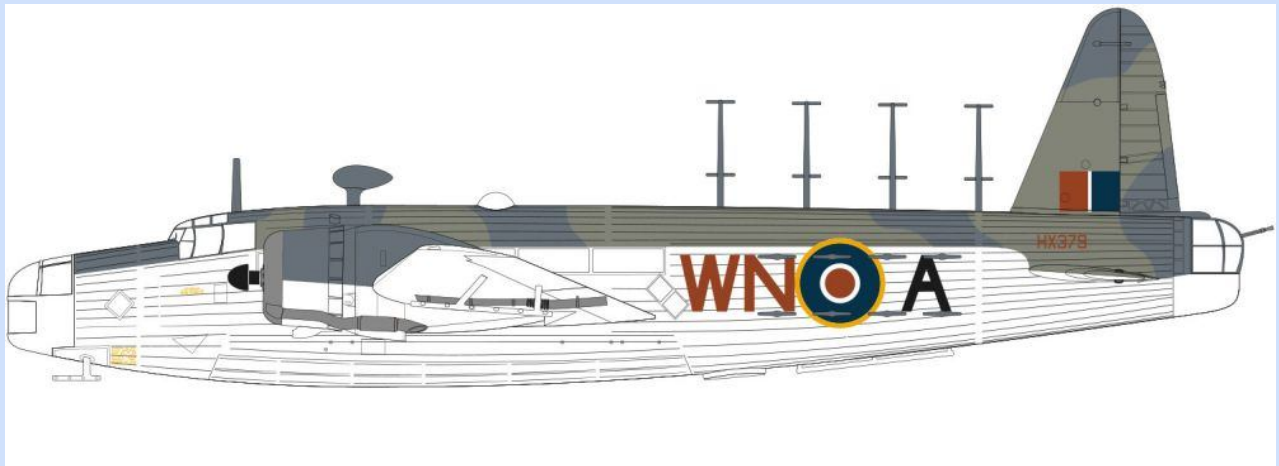

AIRFIX 08020 – 1/72 – VICKERS WELLINGTON Mk. VIII – 12/19 – €41,95 – RESERVEREN