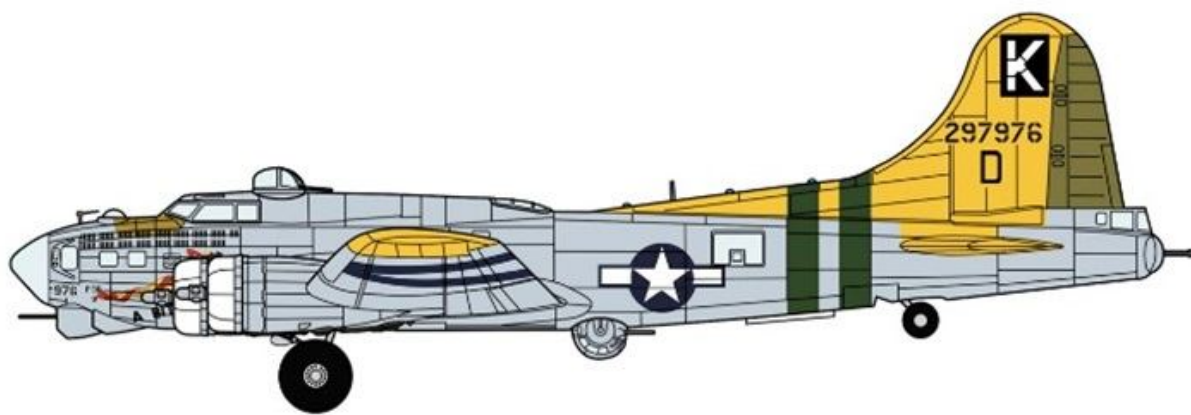

HASEGAWA (HAS) 023221 – 1/72 – RF-4EJ PHANTOM II – 501 SQN FINAL YEAR – 05/20 – €49,95 – RESERVEREN

HAS 023231 – 1/72 – KUGISHO P1Y2 GINGA TYPE 16 – 762nd FLYING GROUP – 05/20 – €42,95 – RESERVEREN

HAS 02324 – 1/72 – B-17G FLYING FORTRESS 'A BIT OF LACE' – 05/20 – €49,95 – RESERVEREN