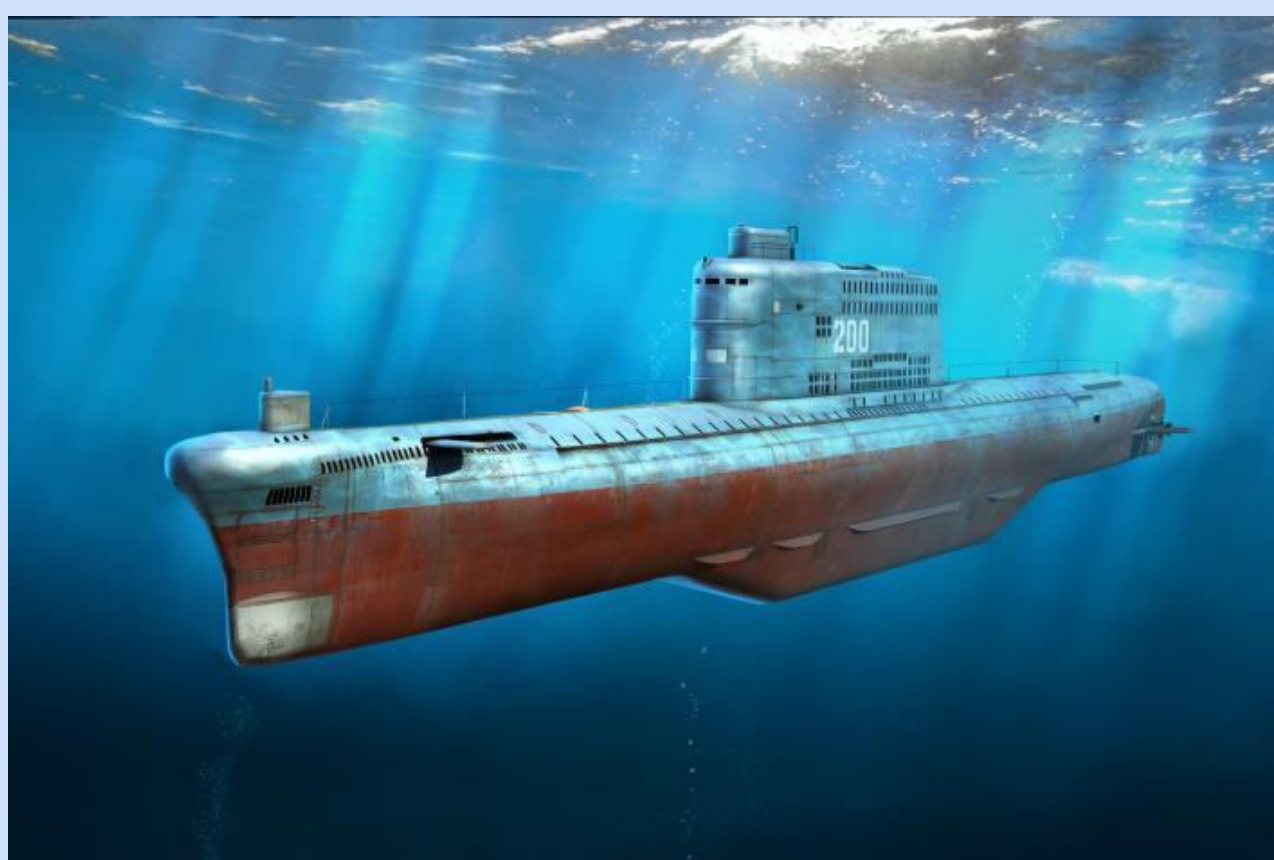

HBB 83514 – 1/350 – PLA NAVY TYPE 031 GOLF CLASS – 03/20 – €22,95 – RESERVEREN