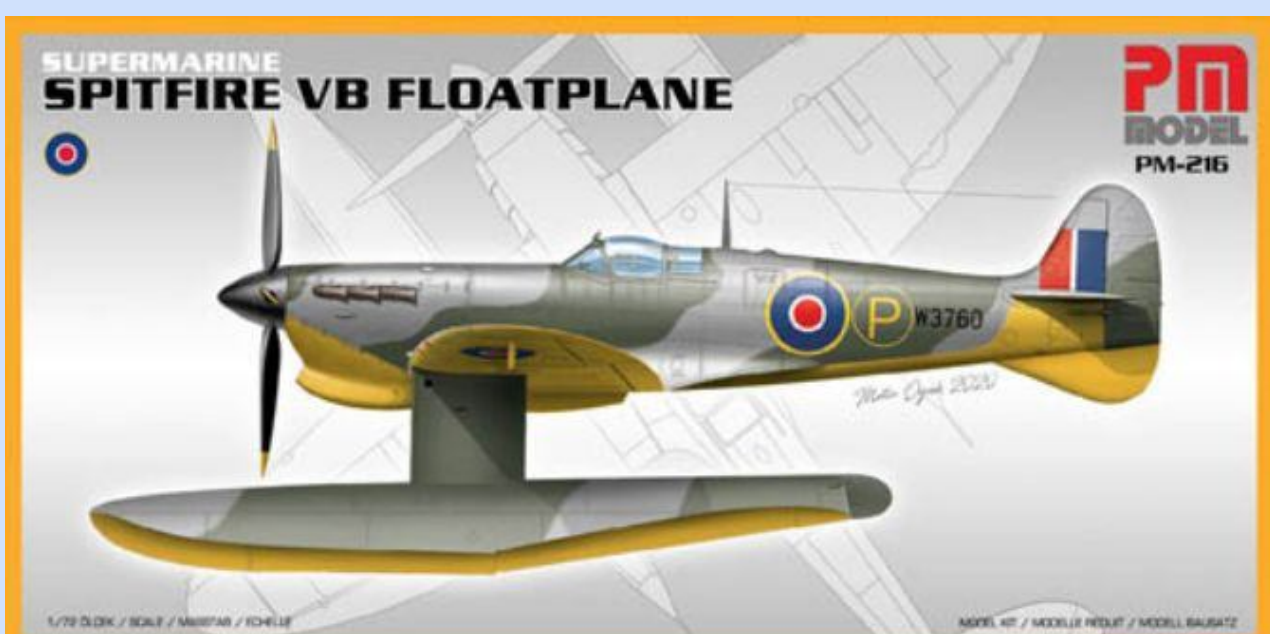

PM-215 – 1/72 – DFS-194 – MRT/20 – €12,95 – RESERVEREN

PM-216 – 1/72 – SUPERMARINE SPITFIRE VB FLOATPLANE – MRT/20 – €12,95 – RESERVEREN

PM-220 – 1/72 – GOTHA GO-229 V7 – MRT/20 – €12,95 – RESERVEREN

PM-226 – 1/96 – McDONNELL DOUGLAS F-4 PHANTOM II ‘KARA SAHIN’ – MRT/20 – €10,95 – RESERVEREN