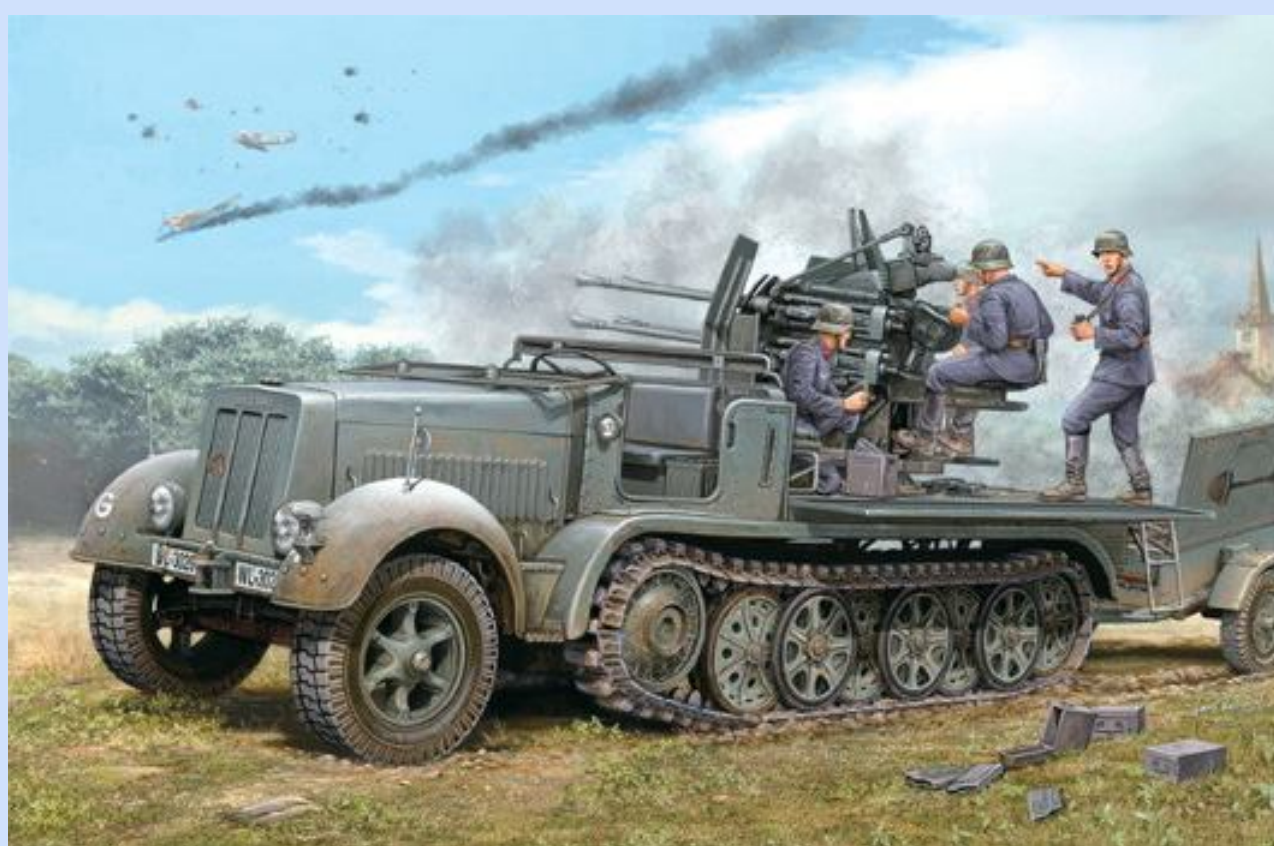

TRUMPETER 01523 – 1/35 – SDKFZ 7/1 SP 2cm FLAK EARLY – MRT/20 – €54,95 – RESERVEREN