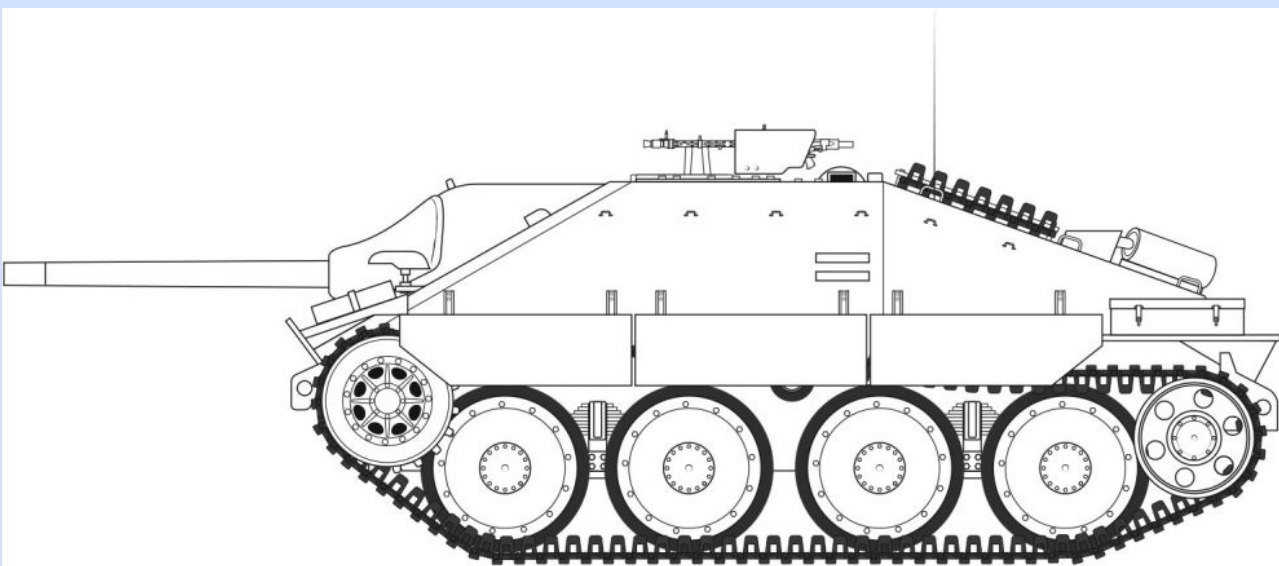

AIRFIX 1353 – 1/35 – JAGDPANZER 38 HETZER LATE VERSION – MRT/20 – €37,95 – RESERVEREN