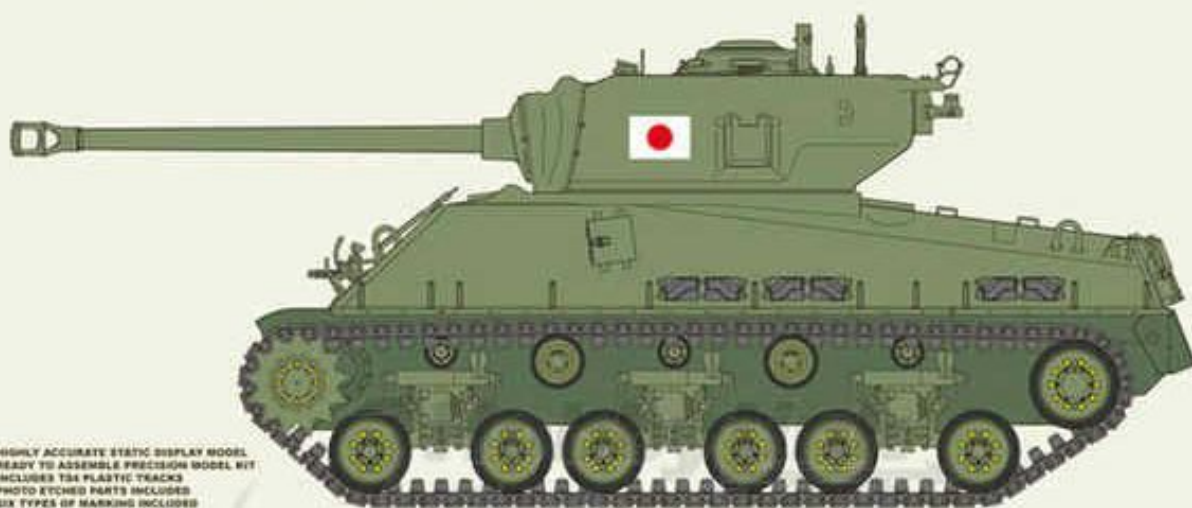

1/35 M4A3E8 Sherman "Easy Eight" JGSDF

tasca

ASUKA 35024 – 1/35 – M4A3E8 SHERMAN EASY EIGHT – JGSDF – with PHOTO-ETCHED PARTS / T84 PLASTIC TRACKS / SIX TYPES OF MARKING – €66,95 – RESERVEREN