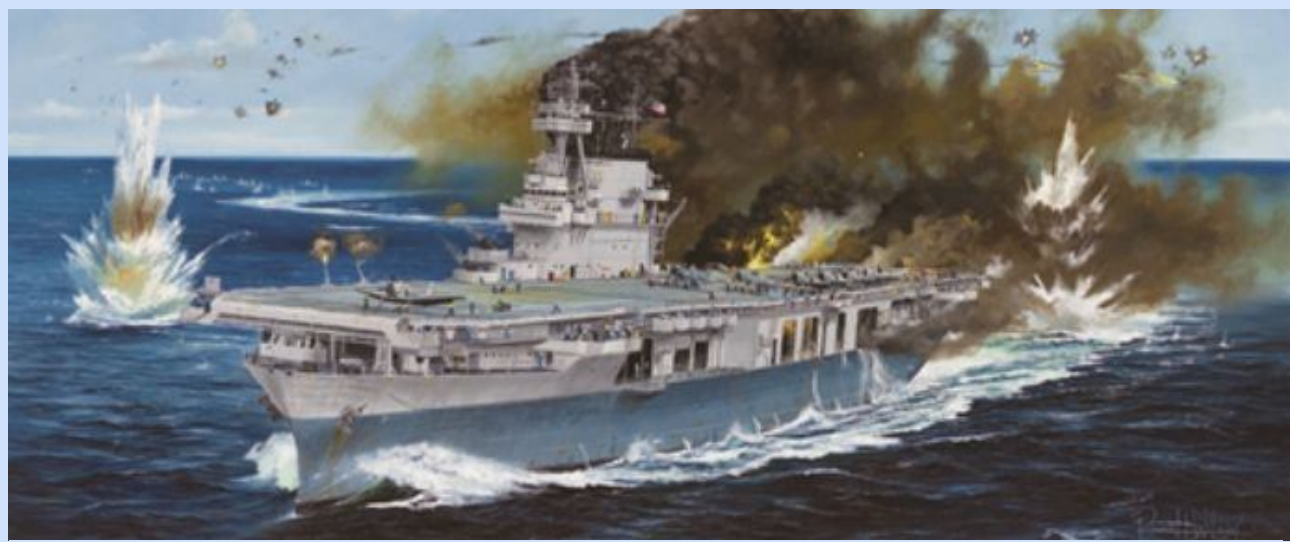

ILK 63504 – 1/35 – BRITISH X-CRAFT SUBMARINE – AUG/20 – €67,95 – RESERVEREN

ILK 64801 – 1/48 – US NAVY ELCO 80' PT BOAT LATE – AUG/20 – €119,95 – VOORBESTELLEN

ILK 64802 – 1/48 – US NAVY ELCO 80' PT BOAT EARLY – AUG/20 – €119,95 – VOORBESTELLEN