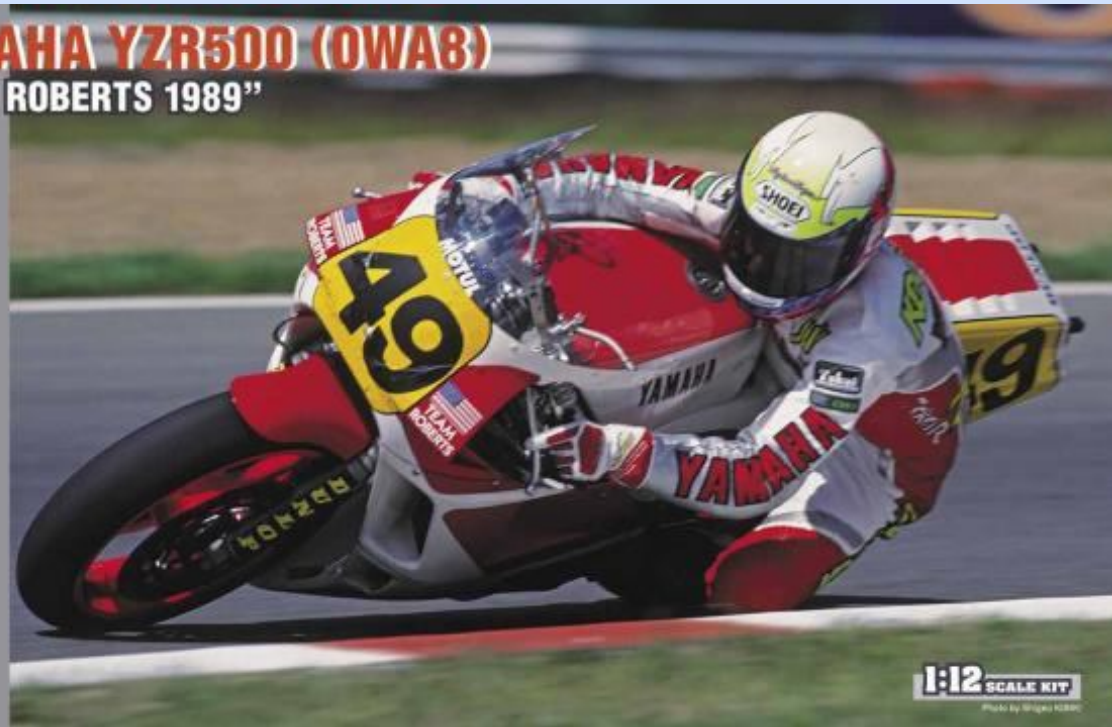

1:12 SCALE KIT

HAS 21716 – 1/12 – YAMAHA YZR500 (OWA8) – DEC/20 – €57,95 – RESERVEREN