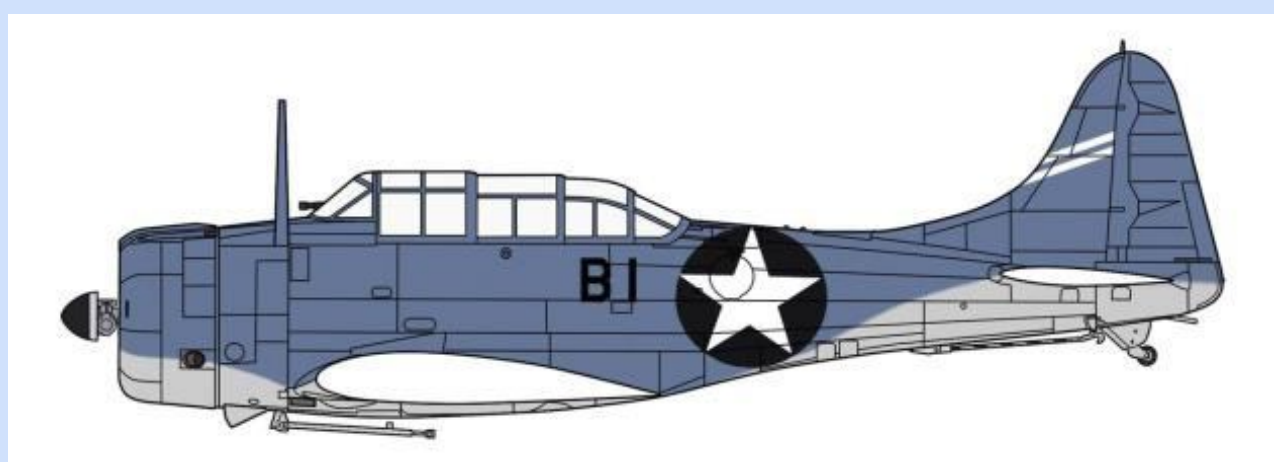

HAS07498 – 1/48 – SBD-3 DAUNTLESS – MIDWAY 1942 – DEC/20 – €42,95 – RESERVEREN