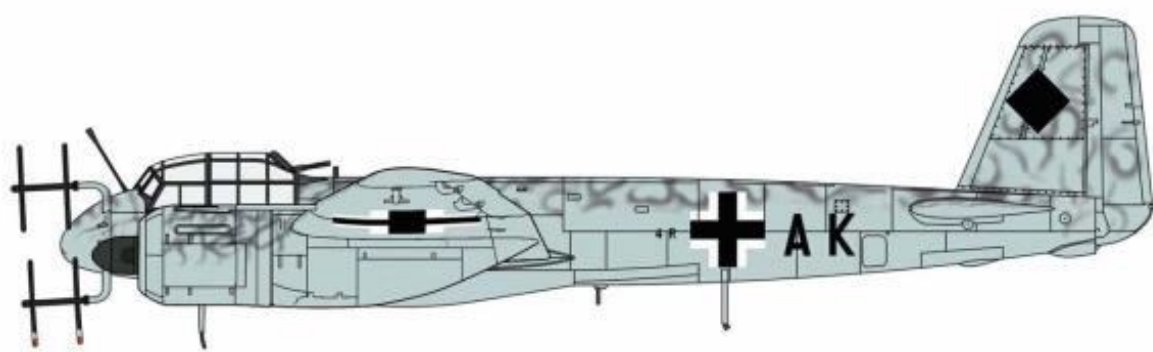

DRAGON 05121 – 1/72 – HEINKEL HE-219A-0 'UHU' & HE-219A-7 'OWL' – 2 IN 1 KIT – DEC/20 – €32,95 – RESERVEREN

DRAGON 11002 – 1/72 – APOLLO 11 LUNAR LANDING – CSM 'COLUMBIA' & LM 'EAGLE' & ASTRONAUTS – DEC/20 – €66,95 – RESERVEREN