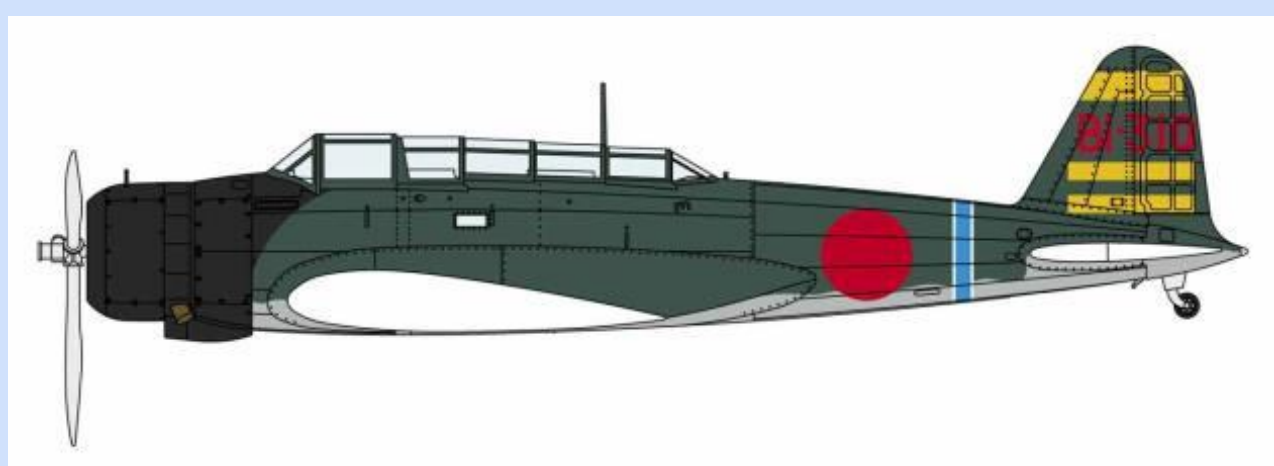

HAS 07499 – 1/48 – NAKAJIMA B5N2 TYPE 97 'KATE' – MIDWAY 1942 – DEC/20 – €47,95 – RESERVEREN