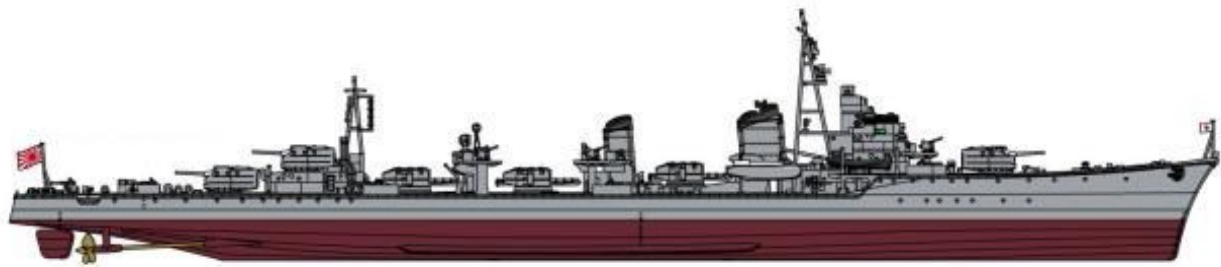

HAS 40102 – 1/350 – IJN SHIMAKAZE – DEC/20 – €69,95 – RESERVEREN

日本海軍 航空母艦 赤城 フルハルバージョン
JAPANESE NAVY AIRCRAFT CARRIER AKAGI FULL HULL VERSION

LIMITED EDITION