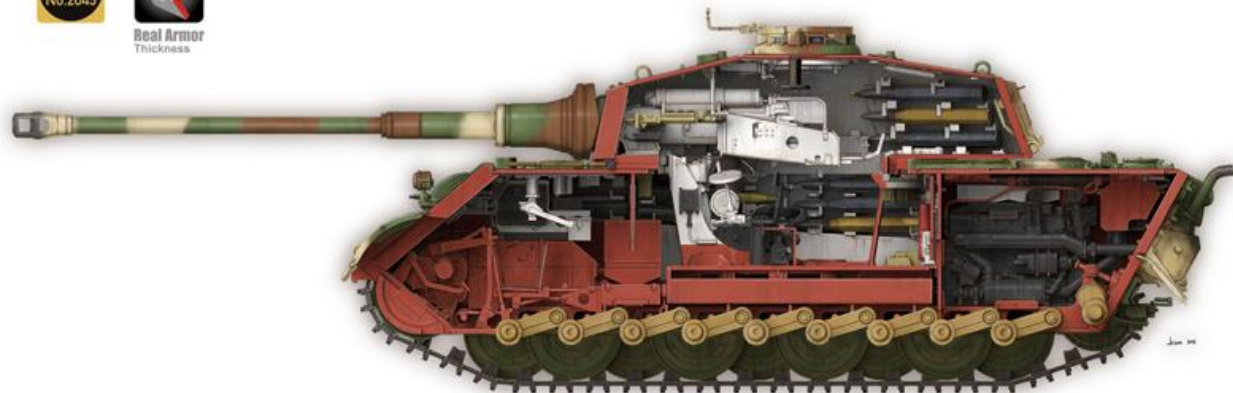

King Tiger

Sd.Kfz.182
HENSCHEL TURRET
w/ZIMMERIT

1/35
No. 2045

Real Armor
Thickness

TAKOM 02045 – 1/35 – KING TIGER / HENSCHL TURRET & ZIMMERITH – €99,95 – RESERVEREN