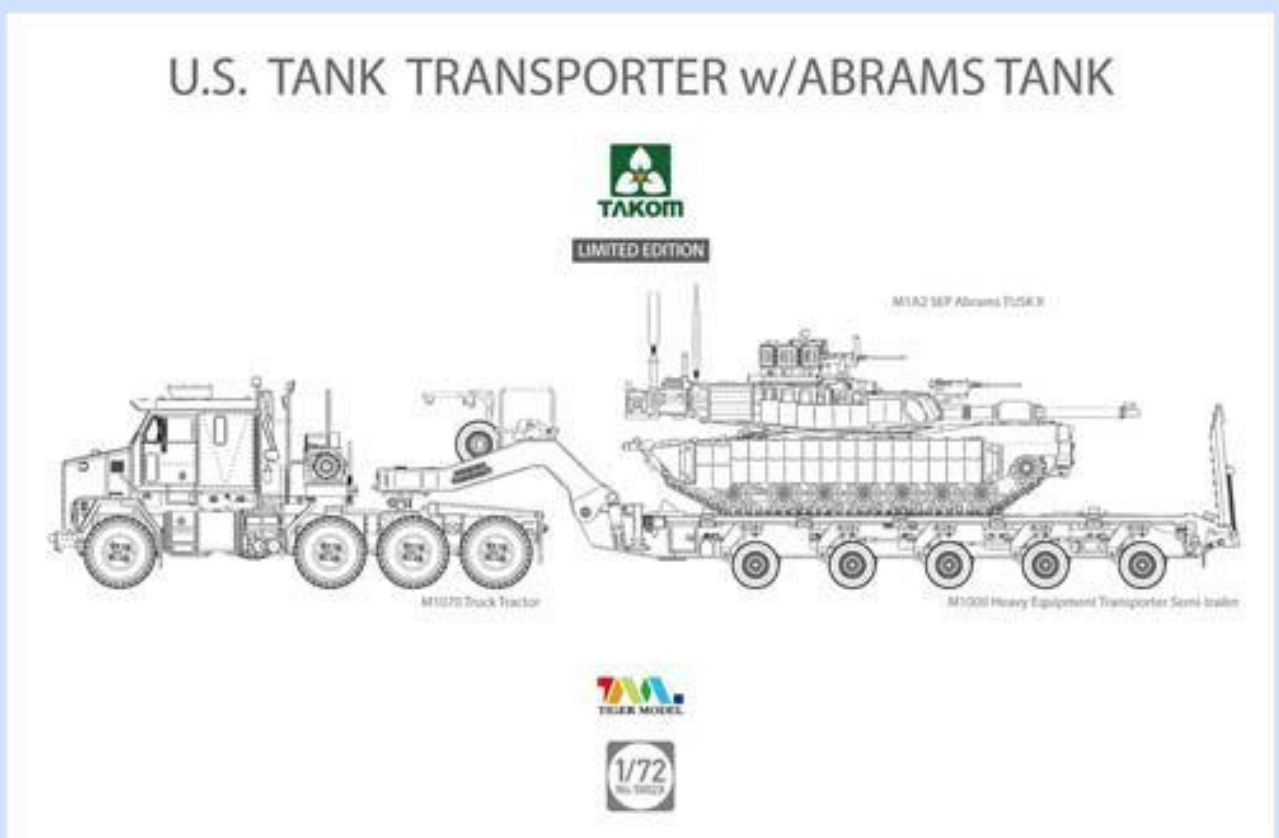

TAKOM 02074 – 1/35 – KING TIGER PORSCHE TURRET – €99,95 – RESERVEREN

TAKOM 02116 – 1/35 – MR GRANT CDL – €67,95 – RESERVEREN

TAKOM 02131 – 1/35 – US ARMY ARMORED JEEP – €39,95 – RESERVEREN

TAKOM 05002X – 1/72 – US TANK TRANSPORTER & ABRAMS TANK – €94,95 – RESERVEREN