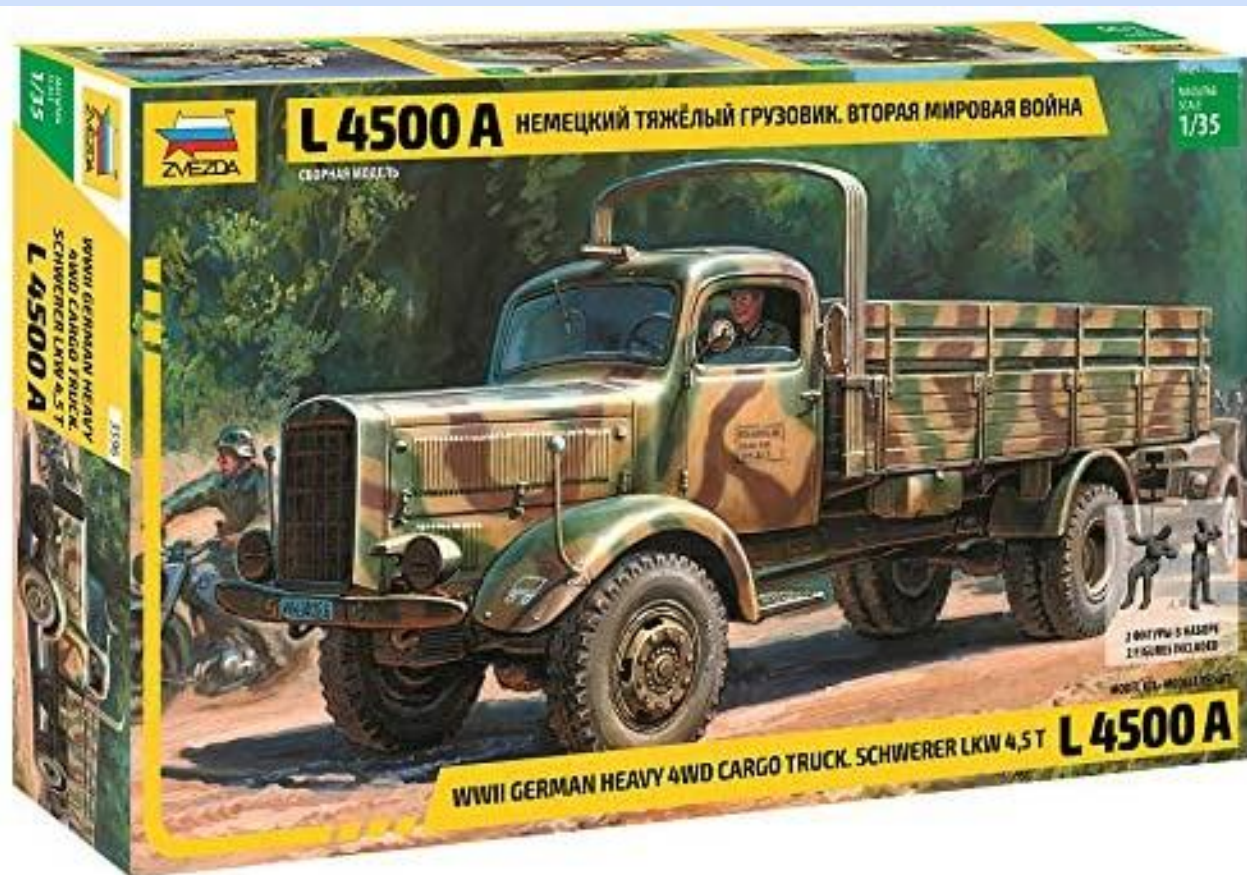

ZVEZDA 3596 – 1/35 – MERCEDES BENZ L4500A – WEHRMACHT – €27,95 – RESERVEREN