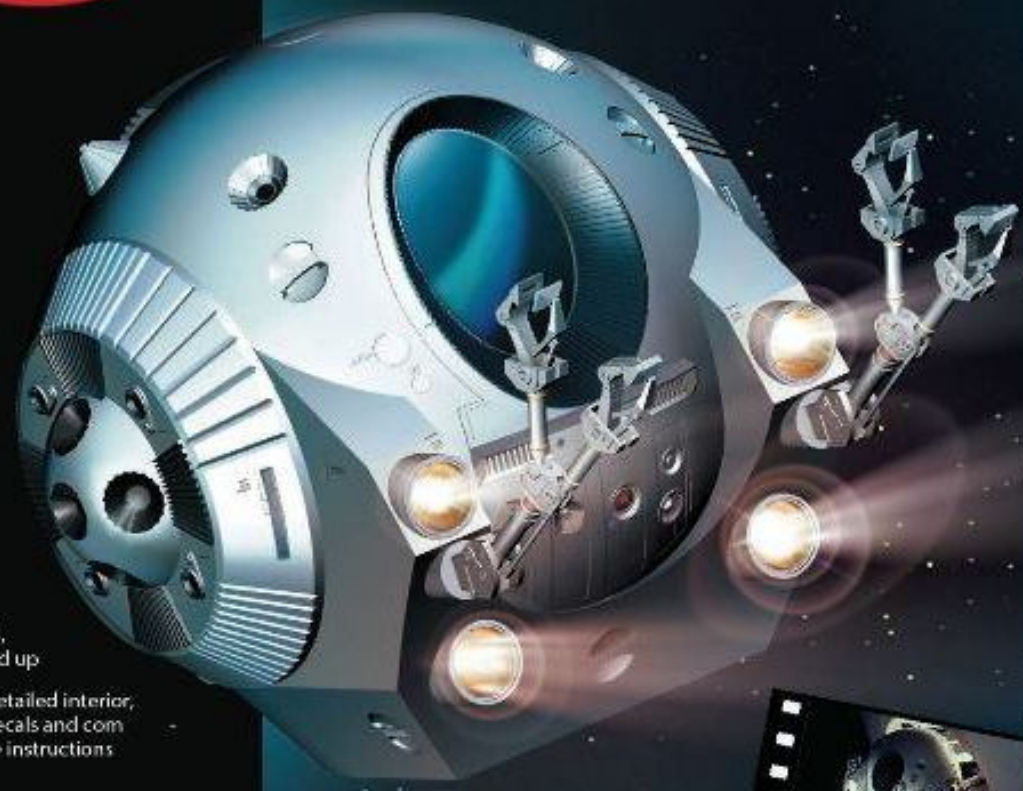

AMT 1119 – 1/25 – CHEVROLET BEL AIR SEDAN 1955 – NOV/20 – €54,95 – RESERVEREN

IBG 72083 – 1/72 – DIAMOND T 968 CARGO TRUCK with M2 MG & BONUS PE-PARTS – NOV/20 – €21,95 – RESERVEREN

EVA Pod™

EXTRAVEHICULAR ACTIVITY POD

- 1/8 scale
- Skill level 3, ages 15 and up
- Features detailed interior, marking decals and comprehensive instructions

2001:
a space odyssey™

MOEBIUS 2001-4 – 1/8 – 2001: A SPACE ODYSSEY: EXTRA VEHICULAR ACTIVITY POD (EVA-POD) – NOV/20 – €333,95 – VOORBESTELLEN