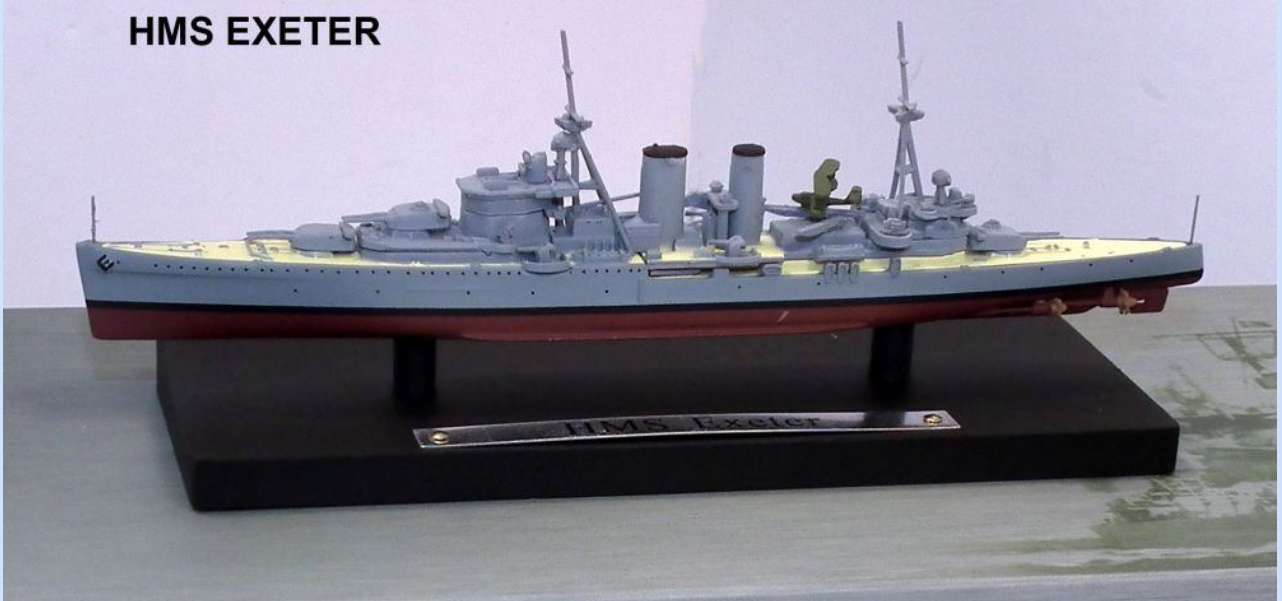

HMS EXETER

GM114 – 1/1250 – HMS EXETER – €4,95 – RESERVEREN