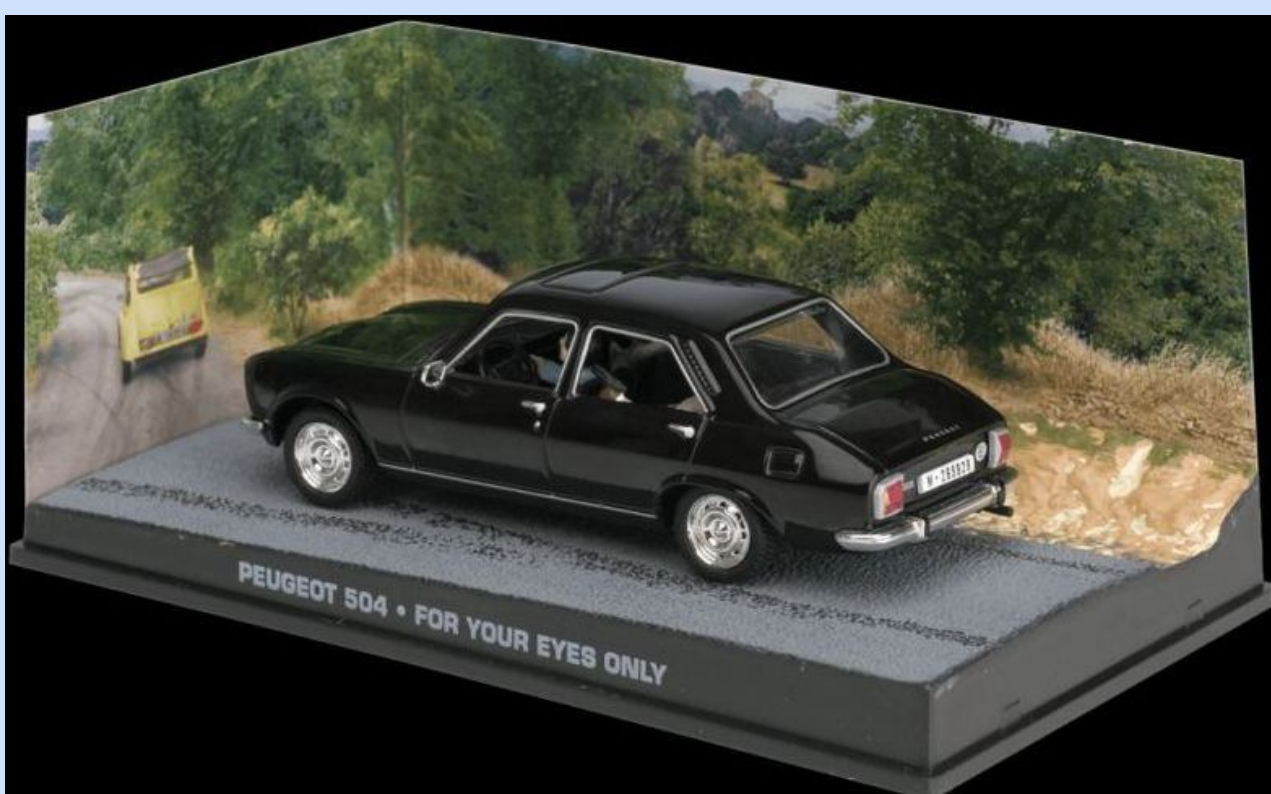

DY005 – 1/43 – CITROËN 2CV – FOR YOUR EYES ONLY – 01/19 – €14,95 – RESERVEREN

DY040 – 1/43 – CITROËN TRACTION AVANT – FROM RUSSIA WITH LOVE – 01/19 – €14,95 – RESERVEREN

DY053 – 1/43 – RENAULT 11 – A VIEW TO A KILL – 01/19 – €14,95 – RESERVEREN