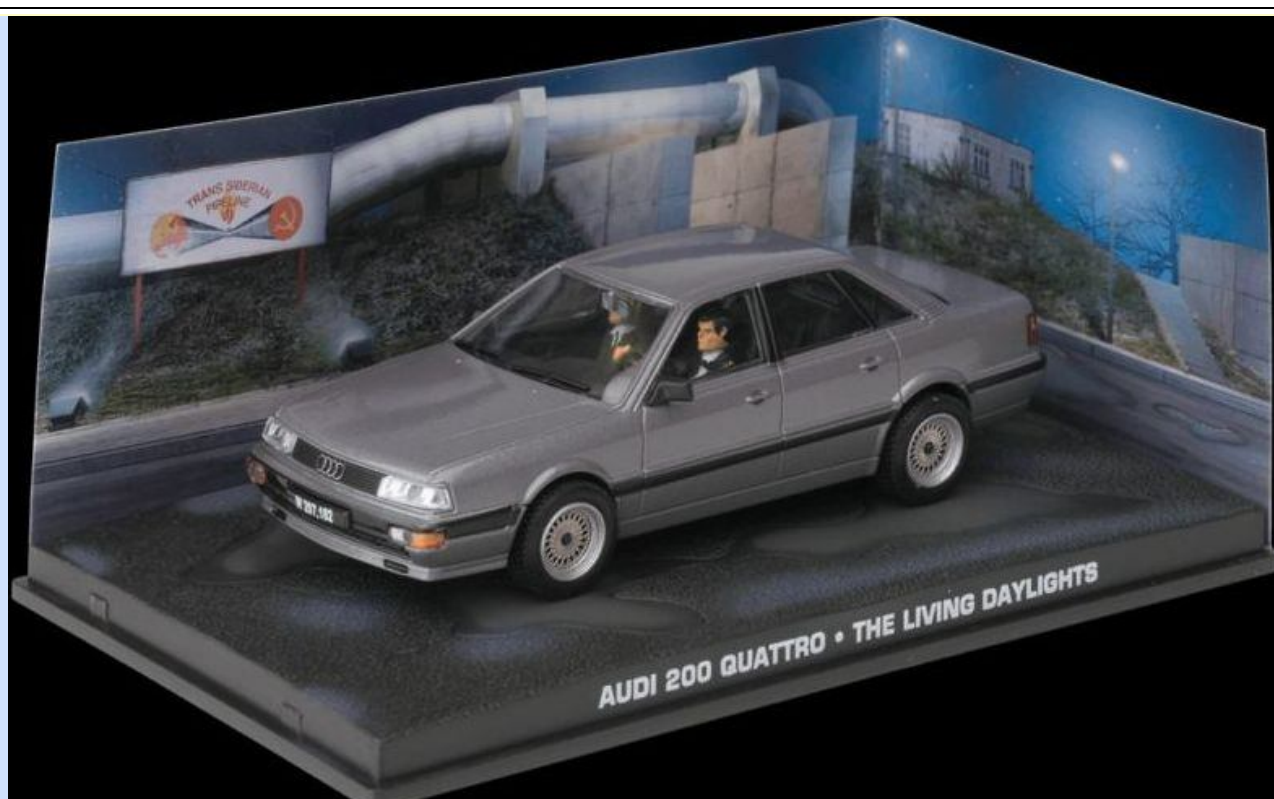

DY072 – 1/43 – AUDI 200 QUATTRO – THE LIVING DAYLIGHTS – 01/19 – €14,95 – RESERVEREN